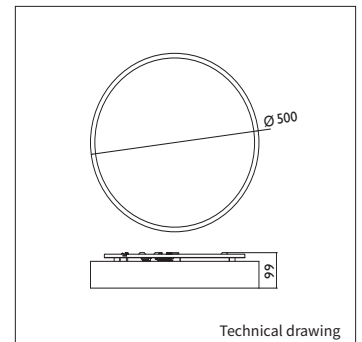

ORBIT S 50 UP/DN

PRODUCT MATERIAL	Steel and aluminium
LIGHT SOURCE	Philips LEDLine
MODULE LIFETIME	Approx. 50.000 hours
LED COOLING	Passive cooling
DRIVER	Incl. standard Philips driver.
COLORS (Δ)	○ 3 = RAL 9003 white ● 5 = RAL 9005 black ● 6 = RAL 9006 alu
REFLECTOR PLATE	Opal diffuser
SURFACE MOUNTED	Direct / Indirect luminaire
SIZE	500 X 99MM

OPTIONS

COLORS	Available in all RAL colours on request Additional price + 10%		
DIMMABLE	Dimmable DALI	€	60,00
EMERGENCY BALLAST	0187.003.01 1 hour	€	180,00
PENDENT	Also available as a pendent version on req.		

INFORMATION

WARRANTY	5 Years

Δ see colors

ORBIT S 50 UP/DN

ART.NR.	LAMP TYPE	BRAND	LUMINOUS FLUX	OUTPUT POWER	MODULE EFFICIENCY	COLOUR TEMPERATURE	CRI	TC LIFETIME	POWER FACTOR
Δ see color									
5430.195.91Δ	LEDLine	Philips	5000LM	45W	111LM/W	3000K	>80	50.000	>0,9
5430.196.91Δ	LEDLine	Philips	5000LM	45W	111LM/W	4000K	>80	50.000	>0,9