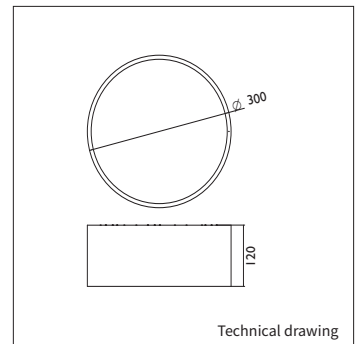

INFORMATION

WARRANTY	5 Years

Δ see colors

* Our Ecoline version is only available in RAL 9006 and RAL 9003

ORBIT 30