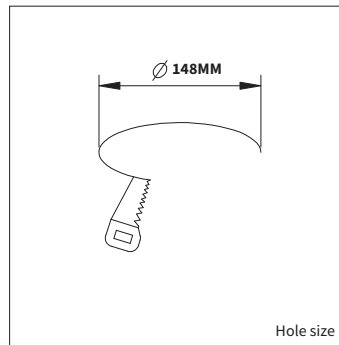

INFORMATION

WARRANTY	5 Years

Δ = product color code. See colors

AVAILABLE SLM OPTIONS

To order the correct product, please replace **COB*** in the article number field with the COB code found on the last page of the catalogue

ARTICLE NUMBER	LUMINOUS FLUX	BRAND	OUTPUT POWER	COLOUR TEMPERATURE	CRI	SETTING	POWER FACTOR
Δ See colors							
4026.COB*.24.Δ	1100	Philips SLM G6	7W	827 / 830 / 835 / 840 / 850	>80	High Efficiency	>0,9
4026.COB*.24.Δ	1100	Philips SLM G6	8W	927 / 930	>90	High Efficiency	>0,9
4026.COB*.24.Δ	1100	Philips SLM G6	7W	830 Premium White	>80	High Efficiency	>0,9
4026.COB*.24.Δ	1100	Philips SLM G6	8W	930 / 935 / 940 Premium White	>90	High Efficiency	>0,9
4026.COB*.24.Δ	1100	Philips SLM G6	10W	930 Crisp White (930 CW)	>90	High Efficiency	>0,9
4026.COB*.24.Δ	1100	Philips SLM G6	11W	Food Warm White (FWW)	84	High Efficiency	>0,9
4026.COB*.24.Δ	1100	Philips SLM G6	11W	Food Premium Red (FPR)	88	High Efficiency	>0,9
4026.COB*.24.Δ	2000	Philips SLM G6	13W	827 / 830 / 835 / 840 / 850	>80	High Efficiency	>0,9
4026.COB*.24.Δ	2000	Philips SLM G6	17W	927 / 930	>90	High Efficiency	>0,9
4026.COB*.24.Δ	2000	Philips SLM G6	14W	830 Premium White	>80	High Efficiency	>0,9
4026.COB*.24.Δ	2000	Philips SLM G6	16W	930 / 935 / 940 Premium White	>90	High Efficiency	>0,9
4026.COB*.24.Δ	2000	Philips SLM G6	21W	930 Crisp White (930 CW)	>90	High Efficiency	>0,9
4026.COB*.24.Δ	2000	Philips SLM G6	21W	Food Warm White (FWW)	84	High Efficiency	>0,9
4026.COB*.24.Δ	2000	Philips SLM G6	20W	Food Premium Red (FPR)	88	High Efficiency	>0,9
4026.COB*.24.Δ	3000	Philips SLM G6	19W	827 / 830 / 835 / 840 / 850 / 857	>80	High Efficiency	>0,9
4026.COB*.24.Δ	3000	Philips SLM G6	26W	927 / 930	>90	High Efficiency	>0,9
4026.COB*.24.Δ	3000	Philips SLM G6	20W	830 Premium White	>80	High Efficiency	>0,9
4026.COB*.24.Δ	3000	Philips SLM G6	25W	930 / 935 / 940 Premium White	>90	High Efficiency	>0,9
4026.COB*.24.Δ	3000	Philips SLM G6	32W	930 Crisp White (930 CW)	>90	High Efficiency	>0,9
4026.COB*.24.Δ	3000	Philips SLM G6	34W	Food Warm White (FWW)	84	High Efficiency	>0,9
4026.COB*.24.Δ	3000	Philips SLM G6	32W	Food Premium Red (FPR)	88	High Efficiency	>0,9
4026.COB*.24.Δ	4500	Philips SLM G6	29W	827 / 830 / 835 / 840 / 850 / 857	>80	High Efficiency	>0,9
4026.COB*.24.Δ	4500	Philips SLM G6	38W	927 / 930	>90	High Efficiency	>0,9
4026.COB*.24.Δ	4500	Philips SLM G6	30W	830 Premium White	>80	High Efficiency	>0,9
4026.COB*.24.Δ	4500	Philips SLM G6	37W	930 / 935 / 940 Premium White	>90	High Efficiency	>0,9
4026.COB*.24.Δ	4500	Philips SLM G6	45W	930 Crisp White (930 CW)	>90	High Efficiency	>0,9
4026.COB*.24.Δ	4500	Philips SLM G6	46W	Food Warm White (FWW)	84	High Efficiency	>0,9
4026.COB*.24.Δ	4500	Philips SLM G6	46W	Food Premium Red (FPR)	88	High Efficiency	>0,9