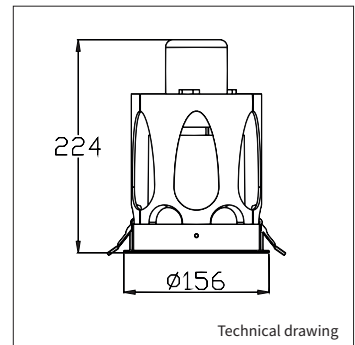

INFORMATION

WARRANTY	5 Years

Δ = product color code. See colors

AVAILABLE SLM OPTIONS

To order the correct product, please replace **COB*** in the article number field with the COB code found on the last page of the catalogue

ARTICLE NUMBER	LUMINOUS FLUX	BRAND	OUTPUT POWER	COLOUR TEMPERATURE	CRI	SETTING	POWER FACTOR
Δ See colors							
4026.COB*.24.Δ	1100	Philips SLM G6	7W	827 / 830 / 835 / 840 / 850	>80	High Efficiency	>0,9
4026.COB*.24.Δ	1100	Philips SLM G6	8W	927 / 930	>90	High Efficiency	>0,9
4026.COB*.24.Δ	1100	Philips SLM G6	7W	830 Premium White	>80	High Efficiency	>0,9
4026.COB*.24.Δ	1100	Philips SLM G6	8W	930 / 935 / 940 Premium White	>90	High Efficiency	>0,9
4026.COB*.24.Δ	1100	Philips SLM G6	10W	930 Crisp White (930 CW)	>90	High Efficiency	>0,9
4026.COB*.24.Δ	1100	Philips SLM G6	11W	Food Warm White (FWW)	84	High Efficiency	>0,9
4026.COB*.24.Δ	1100	Philips SLM G6	11W	Food Premium Red (FPR)	88	High Efficiency	>0,9
4026.COB*.24.Δ	2000	Philips SLM G6	13W	827 / 830 / 835 / 840 / 850	>80	High Efficiency	>0,9
4026.COB*.24.Δ	2000	Philips SLM G6	17W	927 / 930	>90	High Efficiency	>0,9
4026.COB*.24.Δ	2000	Philips SLM G6	14W	830 Premium White	>80	High Efficiency	>0,9
4026.COB*.24.Δ	2000	Philips SLM G6	16W	930 / 935 / 940 Premium White	>90	High Efficiency	>0,9
4026.COB*.24.Δ	2000	Philips SLM G6	21W	930 Crisp White (930 CW)	>90	High Efficiency	>0,9
4026.COB*.24.Δ	2000	Philips SLM G6	21W	Food Warm White (FWW)	84	High Efficiency	>0,9
4026.COB*.24.Δ	2000	Philips SLM G6	20W	Food Premium Red (FPR)	88	High Efficiency	>0,9
4026.COB*.24.Δ	3000	Philips SLM G6	19W	827 / 830 / 835 / 840 / 850 / 857	>80	High Efficiency	>0,9
4026.COB*.24.Δ	3000	Philips SLM G6	26W	927 / 930	>90	High Efficiency	>0,9
4026.COB*.24.Δ	3000	Philips SLM G6	20W	830 Premium White	>80	High Efficiency	>0,9
4026.COB*.24.Δ	3000	Philips SLM G6	25W	930 / 935 / 940 Premium White	>90	High Efficiency	>0,9
4026.COB*.24.Δ	3000	Philips SLM G6	32W	930 Crisp White (930 CW)	>90	High Efficiency	>0,9
4026.COB*.24.Δ	3000	Philips SLM G6	34W	Food Warm White (FWW)	84	High Efficiency	>0,9
4026.COB*.24.Δ	3000	Philips SLM G6	32W	Food Premium Red (FPR)	88	High Efficiency	>0,9
4026.COB*.24.Δ	4500	Philips SLM G6	29W	827 / 830 / 835 / 840 / 850 / 857	>80	High Efficiency	>0,9
4026.COB*.24.Δ	4500	Philips SLM G6	38W	927 / 930	>90	High Efficiency	>0,9
4026.COB*.24.Δ	4500	Philips SLM G6	30W	830 Premium White	>80	High Efficiency	>0,9
4026.COB*.24.Δ	4500	Philips SLM G6	37W	930 / 935 / 940 Premium White	>90	High Efficiency	>0,9
4026.COB*.24.Δ	4500	Philips SLM G6	45W	930 Crisp White (930 CW)	>90	High Efficiency	>0,9
4026.COB*.24.Δ	4500	Philips SLM G6	46W	Food Warm White (FWW)	84	High Efficiency	>0,9
4026.COB*.24.Δ	4500	Philips SLM G6	46W	Food Premium Red (FPR)	88	High Efficiency	>0,9