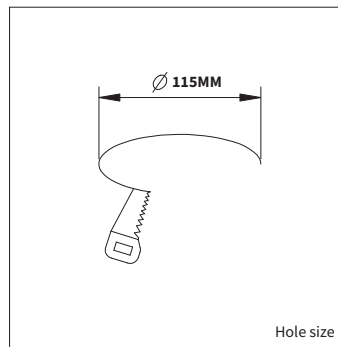

INFORMATION

WARRANTY

5 Years

Δ = product color code. See colors

NICE

Hole size