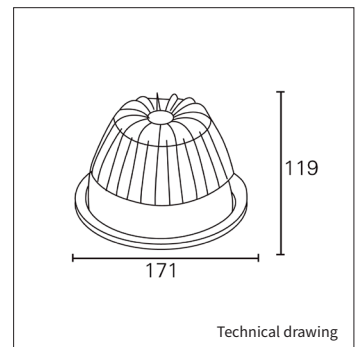

INFORMATION

WARRANTY DISK	5 Years.

Incl. 1.5m cable and plug.

MOON 17