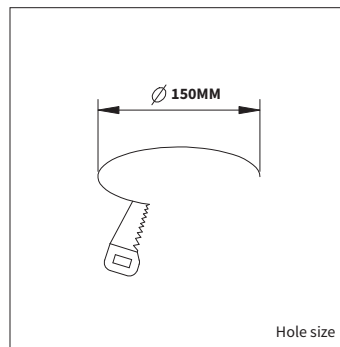

INFORMATION

WARRANTY DISK	5 Years.

Incl. 1.5m cable and plug.

MOON 17