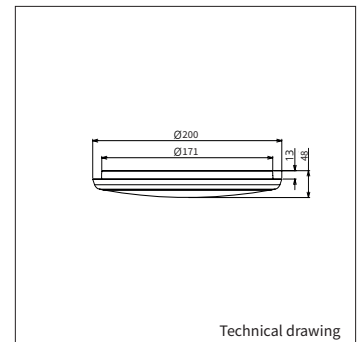

METEOR 20

PRODUCT MATERIAL	Aluminium and poly-carbonate
LIGHT SOURCE	SMD LED
MODULE LIFETIME	Approx. 40.000 hours
LED COOLING	Passive cooling
DRIVER	Incl. LED driver.
COLORS (Δ)	○ 3 = RAL 9003 white
BEAM ANGLE	▲ 120° Wide beam
REFLECTOR PLATE	Opal poly-carbonate diffuser
ADJUSTABLE	No
SIZE	200 X 48MM

INFORMATION

WARRANTY	3 Years

IP 54: For indoor use only

METEOR 20

ART.NR.	LAMP TYPE	BRAND	LUMINOUS FLUX	OUTPUT POWER	MODULE EFFICIENCY	COLOUR TEMPERATURE	CRI	TC LIFETIME	POWER FACTOR
5141.200.12.3	SMD LED	Epistar	1120LM	12W	94LM/W	3000K	>80	40.000 Hrs	>0,9