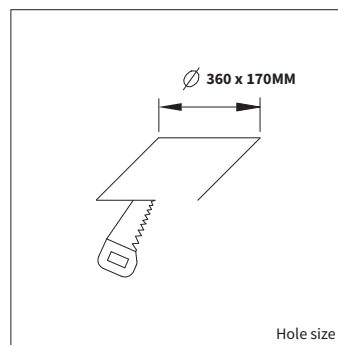

AVAILABLE SLM OPTIONS

To order the correct product, please replace **COB*** in the article number field with the COB code found on the last page of the catalogue

ARTICLE NUMBER	LUMINOUS FLUX	BRAND	OUTPUT POWER	COLOUR TEMPERATURE	CRI	SETTING	POWER FACTOR
4395.COB*.24.Δ	1100	Philips SLM G6	7W	827 / 830 / 835 / 840 / 850	>80	High Efficiency	>0,9
4395.COB*.24.Δ	1100	Philips SLM G6	8W	927 / 930	>90	High Efficiency	>0,9
4395.COB*.24.Δ	1100	Philips SLM G6	7W	830 Premium White	>80	High Efficiency	>0,9
4395.COB*.24.Δ	1100	Philips SLM G6	8W	930 / 935 / 940 Premium White	>90	High Efficiency	>0,9
4395.COB*.24.Δ	1100	Philips SLM G6	10W	930 Crisp White (930 CW)	>90	High Efficiency	>0,9
4395.COB*.24.Δ	1100	Philips SLM G6	11W	Food Warm White (FWW)	84	High Efficiency	>0,9
4395.COB*.24.Δ	1100	Philips SLM G6	11W	Food Premium Red (FPR)	88	High Efficiency	>0,9
4395.COB*.24.Δ	2000	Philips SLM G6	13W	827 / 830 / 835 / 840 / 850	>80	High Efficiency	>0,9
4395.COB*.24.Δ	2000	Philips SLM G6	17W	927 / 930	>90	High Efficiency	>0,9
4395.COB*.24.Δ	2000	Philips SLM G6	14W	830 Premium White	>80	High Efficiency	>0,9
4395.COB*.24.Δ	2000	Philips SLM G6	16W	930 / 935 / 940 Premium White	>90	High Efficiency	>0,9
4395.COB*.24.Δ	2000	Philips SLM G6	21W	930 Crisp White (930 CW)	>90	High Efficiency	>0,9
4395.COB*.24.Δ	2000	Philips SLM G6	23W	Food Warm White (FWW)	84	High Efficiency	>0,9
4395.COB*.24.Δ	2000	Philips SLM G6	22W	Food Premium Red (FPR)	88	High Efficiency	>0,9
4395.COB*.24.Δ	3000	Philips SLM G6	19W	827 / 830 / 835 / 840 / 850 / 857	>80	High Efficiency	>0,9
4395.COB*.24.Δ	3000	Philips SLM G6	26W	927 / 930	>90	High Efficiency	>0,9
4395.COB*.24.Δ	3000	Philips SLM G6	20W	830 Premium White	>80	High Efficiency	>0,9
4395.COB*.24.Δ	3000	Philips SLM G6	25W	930 / 935 / 940 Premium White	>90	High Efficiency	>0,9
4395.COB*.24.Δ	3000	Philips SLM G6	32W	930 Crisp White (930 CW)	>90	High Efficiency	>0,9
4395.COB*.24.Δ	4500	Philips SLM G6	29W	827 / 830 / 835 / 840 / 850 / 857	>80	High Efficiency	>0,9
4395.COB*.24.Δ	4500	Philips SLM G6	30W	830 Premium White	>80	High Efficiency	>0,9

High efficiency is the standard Keylight setting for all SLM G6 LED modules. For technical and warranty information regarding high efficiency, see last page of the catalogue. Standard system warranty is 5 years.