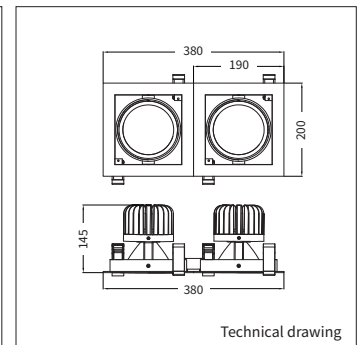

INFORMATION

WARRANTY	5 Years

Δ = product color code. See colors

Including cable and plug
Not dimmable
Long-life patented LED cooling system.
Flicker Free

3 and 4 light luminaire available on request.