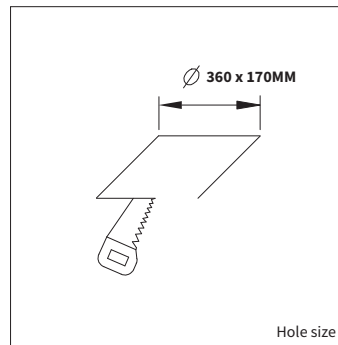

INFORMATION

WARRANTY	5 Years

Δ = product color code. See colors

Including cable and plug
Not dimmable
Long-life patented LED cooling system.
Flicker Free

3 and 4 light luminaire available on request.