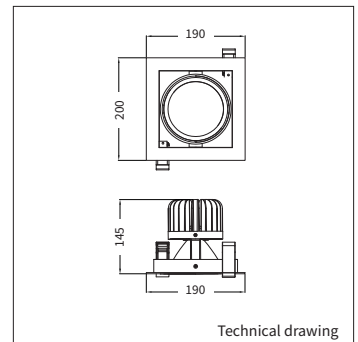

PRODUCT MATERIAL	Die-cast aluminium
LIGHT SOURCE	SLM G6
MODULE LIFETIME	Approx. 50.000 hours
LED COOLING	Passive cooling
DRIVER	Incl. Xitanium driver.
COLORS (Δ)	○ 3 = RAL 9003 white ● 5 = RAL 9005 black
BEAM ANGLE	24°
ADJUSTABLE	Yes
SIZE	190 X 200 X 163MM

OPTIONS

EMERGENCY BALLAST	0187.003.01 - 1 hours.	€ 180,00
DIFFUSER	0183.999.99	€ 9,50
DIFFUSER W/ HOLE	0189.999.99	€ 9,50
DIMMABLE	Dimmable DALI	€ 60,00
OPTIONAL BEAM ANGLE	36° 4023.036.00.0	€ 5,00

LUXX 1

INFORMATION

WARRANTY	5 Years

Δ = product color code. See colors

including cable and plug.

3 and 4 light luminaire available on request.

Hole size

Technical drawing

AVAILABLE SLM OPTIONS

To order the correct product, please replace **COB*** in the article number field with the COB code found on the last page of the catalogue

ARTICLE NUMBER	LUMINOUS FLUX	BRAND	OUTPUT POWER	COLOUR TEMPERATURE	CRI	SETTING	POWER FACTOR
4394.COB*.24.Δ	1100	Philips SLM G6	7W	827 / 830 / 835 / 840 / 850	>80	High Efficiency	>0,9
4394.COB*.24.Δ	1100	Philips SLM G6	8W	927 / 930	>90	High Efficiency	>0,9
4394.COB*.24.Δ	1100	Philips SLM G6	7W	830 Premium White	>80	High Efficiency	>0,9
4394.COB*.24.Δ	1100	Philips SLM G6	8W	930 / 935 / 940 Premium White	>90	High Efficiency	>0,9
4394.COB*.24.Δ	1100	Philips SLM G6	10W	930 Crisp White (930 CW)	>90	High Efficiency	>0,9
4394.COB*.24.Δ	1100	Philips SLM G6	11W	Food Warm White (FWW)	84	High Efficiency	>0,9
4394.COB*.24.Δ	1100	Philips SLM G6	11W	Food Premium Red (FPR)	88	High Efficiency	>0,9
4394.COB*.24.Δ	2000	Philips SLM G6	13W	827 / 830 / 835 / 840 / 850	>80	High Efficiency	>0,9
4394.COB*.24.Δ	2000	Philips SLM G6	17W	927 / 930	>90	High Efficiency	>0,9
4394.COB*.24.Δ	2000	Philips SLM G6	14W	830 Premium White	>80	High Efficiency	>0,9
4394.COB*.24.Δ	2000	Philips SLM G6	16W	930 / 935 / 940 Premium White	>90	High Efficiency	>0,9
4394.COB*.24.Δ	2000	Philips SLM G6	21W	930 Crisp White (930 CW)	>90	High Efficiency	>0,9
4394.COB*.24.Δ	2000	Philips SLM G6	23W	Food Warm White (FWW)	84	High Efficiency	>0,9
4394.COB*.24.Δ	2000	Philips SLM G6	22W	Food Premium Red (FPR)	88	High Efficiency	>0,9
4394.COB*.24.Δ	3000	Philips SLM G6	19W	827 / 830 / 835 / 840 / 850 / 857	>80	High Efficiency	>0,9
4394.COB*.24.Δ	3000	Philips SLM G6	26W	927 / 930	>90	High Efficiency	>0,9
4394.COB*.24.Δ	3000	Philips SLM G6	20W	830 Premium White	>80	High Efficiency	>0,9
4394.COB*.24.Δ	3000	Philips SLM G6	25W	930 / 935 / 940 Premium White	>90	High Efficiency	>0,9
4394.COB*.24.Δ	3000	Philips SLM G6	32W	930 Crisp White (930 CW)	>90	High Efficiency	>0,9
4394.COB*.24.Δ	4500	Philips SLM G6	29W	827 / 830 / 835 / 840 / 850 / 857	>80	High Efficiency	>0,9
4394.COB*.24.Δ	4500	Philips SLM G6	30W	830 Premium White	>80	High Efficiency	>0,9

High efficiency is the standard Keylight setting for all SLM G6 LED modules. For technical and warranty information regarding high efficiency, see last page of the catalogue. Standard system warranty is 5 years.