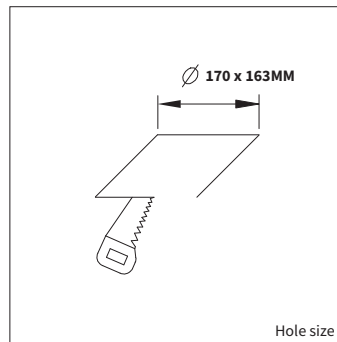

INFORMATION

WARRANTY	5 Years

Δ = product color code. See colors

including cable and plug.

3 and 4 light luminaire available on request.

Hole size