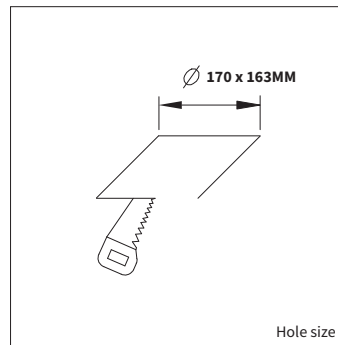

INFORMATION

WARRANTY	5 Years

Δ = product color code. See colors

Including cable and plug
Not dimmable
Long-life patented LED cooling system.
Flicker Free

3 and 4 light luminaire available on request.

Keylight International reserves the right to modify or change technical, construction or LED specifications due to continuous improvements of our products and lightsources.