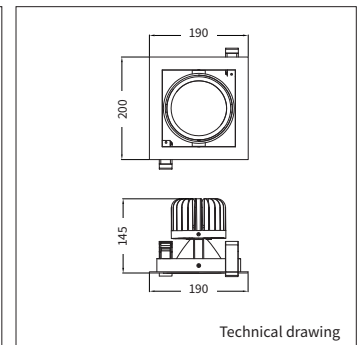

PRODUCT MATERIAL	Die-cast aluminium
LIGHT SOURCE	Core AC 230v
MODULE LIFETIME	Approx. 50.000 hours
LED COOLING	Passive cooling
DRIVER	Not needed. Direct 230V
COLORS (Δ)	○ 3 = RAL 9003 white ● 5 = RAL 9005 black
BEAM ANGLE	24°
ADJUSTABLE	Yes
SIZE	190 X 200 X 163MM

OPTIONS

DIFFUSER	0183.999.99	€	9,50
DIFFUSER W/ HOLE	0189.999.99	€	9,50
OPTIONAL BEAM ANGLE	36° 4023.036.00.0	€	5,00

LUXX 1 AC

INFORMATION

WARRANTY	5 Years

Δ = product color code. See colors

Including cable and plug
Not dimmable
Long-life patented LED cooling system.
Flicker Free

3 and 4 light luminaire available on request.

Keylight International reserves the right to modify or change technical, construction or LED specifications due to continuous improvements of our products and lightsources.

ART.NR.	LAMP TYPE	BRAND	LUMINOUS FLUX	OUTPUT POWER	MODULE EFFICIENCY	COLOUR TEMPERATURE	CRI	TC LIFETIME	POWER FACTOR
Δ see color									
4397.750.24.Δ	Core AC Pro	Osram	1816LM	20W	100LM/W	3000K	>80	50.000 Hrs	0,98
4397.751.24.Δ	Core AC Pro	Osram	1816LM	20W	103LM/W	4000K	>80	50.000 Hrs	0,98
4397.752.24.Δ	Core AC Pro	Osram	2724LM	33W	90LM/W	3000K	>80	50.000 Hrs	0,98
4397.753.24.Δ	Core AC Pro	Osram	2724LM	33W	93LM/W	4000K	>80	50.000 Hrs	0,98