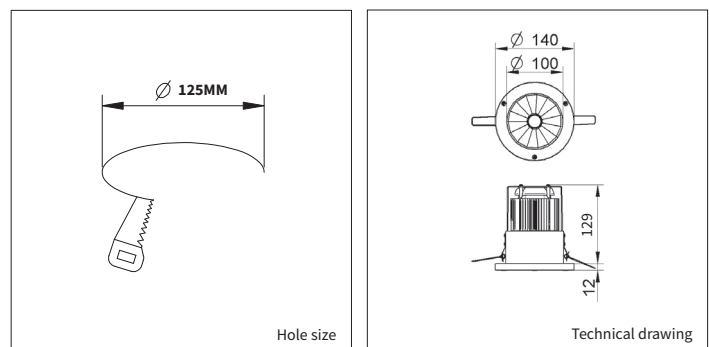

INFORMATION

WARRANTY	5 Years

Δ = product color code. See colors

AVAILABLE SLM OPTIONS

To order the correct product, please replace **COB*** in the article number field with the COB code found on the last page of the catalogue

ARTICLE NUMBER Δ See colors	LUMINOUS FLUX	BRAND	OUTPUT POWER	COLOUR TEMPERATURE	CRI	SETTING	POWER FACTOR
8014.COB*.24.Δ	1100	Philips SLM G6	7W	827 / 830 / 835 / 840 / 850	>80	High Efficiency	>0,9
8014.COB*.24.Δ	1100	Philips SLM G6	8W	927 / 930	>90	High Efficiency	>0,9
8014.COB*.24.Δ	1100	Philips SLM G6	7W	830 Premium White	>80	High Efficiency	>0,9
8014.COB*.24.Δ	1100	Philips SLM G6	8W	930 / 935 / 940 Premium White	>90	High Efficiency	>0,9
8014.COB*.24.Δ	1100	Philips SLM G6	10W	930 Crisp White (930 CW)	>90	High Efficiency	>0,9
8014.COB*.24.Δ	1100	Philips SLM G6	11W	Food Warm White (FWW)	84	High Efficiency	>0,9
8014.COB*.24.Δ	1100	Philips SLM G6	11W	Food Premium Red (FPR)	88	High Efficiency	>0,9
8014.COB*.24.Δ	2000	Philips SLM G6	13W	827 / 830 / 835 / 840 / 850	>80	High Efficiency	>0,9
8014.COB*.24.Δ	2000	Philips SLM G6	17W	927 / 930	>90	High Efficiency	>0,9
8014.COB*.24.Δ	2000	Philips SLM G6	14W	830 Premium White	>80	High Efficiency	>0,9
8014.COB*.24.Δ	2000	Philips SLM G6	16W	930 / 935 / 940 Premium White	>90	High Efficiency	>0,9
8014.COB*.24.Δ	2000	Philips SLM G6	21W	930 Crisp White (930 CW)	>90	High Efficiency	>0,9
8014.COB*.24.Δ	2000	Philips SLM G6	23W	Food Warm White (FWW)	84	High Efficiency	>0,9
8014.COB*.24.Δ	2000	Philips SLM G6	22W	Food Premium Red (FPR)	88	High Efficiency	>0,9
8014.COB*.24.Δ	3000	Philips SLM G6	19W	827 / 830 / 835 / 840 / 850 / 857	>80	High Efficiency	>0,9
8014.COB*.24.Δ	3000	Philips SLM G6	26W	927 / 930	>90	High Efficiency	>0,9
8014.COB*.24.Δ	3000	Philips SLM G6	20W	830 Premium White	>80	High Efficiency	>0,9
8014.COB*.24.Δ	3000	Philips SLM G6	25W	930 / 935 / 940 Premium White	>90	High Efficiency	>0,9

High efficiency is the standard Keylight setting for all SLM G6 LED modules. For technical and warranty information regarding high efficiency, see last page of the catalogue. Standard system warranty is 5 years.