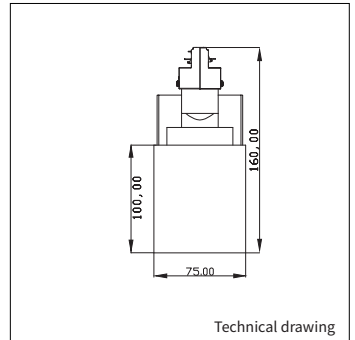

OPTIONS

OPTIONAL BEAM ANGLE	36°	art. no.: 3023.036.00.0	€ 5,00
DIMMABLE	Phase-cut dimmable 18W	art. no.: 0115.500.18.D	€ 27,50
MONO POINT	To fix the track light to the ceiling or wall.		
	Color 3 - 5 - 6		€ 35,00
DIFFUSER	Frosted	art. no.: 0181.999.99	€ 7,50

LEDIMO 5