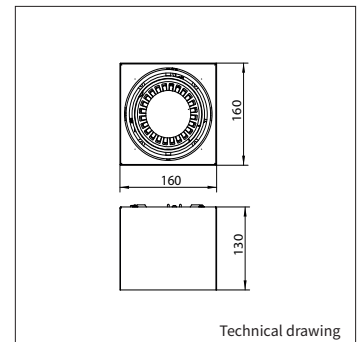

ART.NR.	LAMP TYPE	BRAND	LUMINOUS FLUX	OUTPUT POWER	MODULE EFFICIENCY	COLOUR TEMPERATURE	CRI	TC LIFETIME	BEAM ANGLE	mA
Δ see color										
5104.605.24.Δ	QR111 LED / G53	KL	500LM	10W	50LM/W	2800K	>90	30.000 Hrs	24°	500mA
5104.605.24.Δ	QR111 LED / G53	KL	750LM	15W	50LM/W	2800K	>90	30.000 Hrs	24°	350mA
5104.607.40.Δ	QR111 LED / G53	KL	750LM	15W	50LM/W	2800K	>90	30.000 Hrs	40°	350mA
5104.175.24.Δ	QR111 LED / G53	KL	700LM	15W	46LM/W	2000 - 2900K	DTW >96	35.000 Hrs	24°	350mA
5104.175.45.Δ	QR111 LED / G53	KL	700LM	15W	46LM/W	2000 - 2900K	DTW >96	35.000 Hrs	45°	350mA