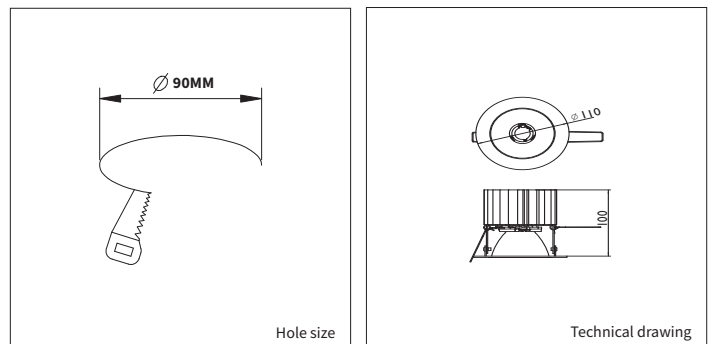

INFORMATION

WARRANTY	5 Years

IOWA 11

Δ = product color code. See colors

Hole size

Technical drawing

AVAILABLE SLM OPTIONS

To order the correct product, please replace **COB*** in the article number field with the COB code found on the last page of the catalogue

ARTICLE NUMBER	LUMINOUS FLUX	BRAND	OUTPUT POWER	COLOUR TEMPERATURE	CRI	SETTING	POWER FACTOR
4088.COB*.24.Δ	1100	Philips SLM G6	7W	827 / 830 / 835 / 840 / 850	>80	High Efficiency	>0,9
4088.COB*.24.Δ	1100	Philips SLM G6	8W	927 / 930	>90	High Efficiency	>0,9
4088.COB*.24.Δ	1100	Philips SLM G6	7W	830 Premium White	>80	High Efficiency	>0,9
4088.COB*.24.Δ	1100	Philips SLM G6	8W	930 / 935 / 940 Premium White	>90	High Efficiency	>0,9
4088.COB*.24.Δ	1100	Philips SLM G6	10W	930 Crisp White (930 CW)	>90	High Efficiency	>0,9
4088.COB*.24.Δ	1100	Philips SLM G6	11W	Food Warm White (FWW)	84	High Efficiency	>0,9
4088.COB*.24.Δ	1100	Philips SLM G6	11W	Food Premium Red (FPR)	88	High Efficiency	>0,9
4088.COB*.24.Δ	2000	Philips SLM G6	13W	827 / 830 / 835 / 840 / 850	>80	High Efficiency	>0,9
4088.COB*.24.Δ	2000	Philips SLM G6	17W	927 / 930	>90	High Efficiency	>0,9
4088.COB*.24.Δ	2000	Philips SLM G6	14W	830 Premium White	>80	High Efficiency	>0,9
4088.COB*.24.Δ	2000	Philips SLM G6	16W	930 / 935 / 940 Premium White	>90	High Efficiency	>0,9
4088.COB*.24.Δ	2000	Philips SLM G6	21W	930 Crisp White (930 CW)	>90	High Efficiency	>0,9
4088.COB*.24.Δ	2000	Philips SLM G6	23W	Food Warm White (FWW)	84	High Efficiency	>0,9
4088.COB*.24.Δ	2000	Philips SLM G6	22W	Food Premium Red (FPR)	88	High Efficiency	>0,9
4088.COB*.24.Δ	3000	Philips SLM G6	19W	827 / 830 / 835 / 840 / 850 / 857	>80	High Efficiency	>0,9
4088.COB*.24.Δ	3000	Philips SLM G6	26W	927 / 930	>90	High Efficiency	>0,9
4088.COB*.24.Δ	3000	Philips SLM G6	20W	830 Premium White	>80	High Efficiency	>0,9
4088.COB*.24.Δ	3000	Philips SLM G6	25W	930 / 935 / 940 Premium White	>90	High Efficiency	>0,9
4088.COB*.24.Δ	3000	Philips SLM G6	32W	930 Crisp White (930 CW)	>90	High Efficiency	>0,9
4088.COB*.24.Δ	3000	Philips SLM G6	39W	Food Warm White (FWW)	84	High Efficiency	>0,9
4088.COB*.24.Δ	3000	Philips SLM G6	37W	Food Premium Red (FPR)	88	High Efficiency	>0,9

High efficiency is the standard Keylight setting for all SLM G6 LED modules. For technical and warranty information regarding high efficiency, see last page of the catalogue. Standard system warranty is 5 years.