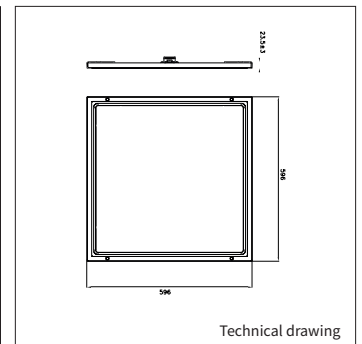

ART.NR.	LAMP TYPE	BRAND	LUMINOUS FLUX	OUTPUT POWER	MODULE EFFICIENCY	COLOUR TEMPERATURE	CRI	TC LIFETIME	POWER FACTOR
4742.300.36.3	LED	LG	3500LM	36W	97LM/W	3000K	>80	60.000 Hrs	0,98
4742.400.36.3	LED	LG	3700LM	36W	102LM/W	4000K	>80	60.000 Hrs	0,98