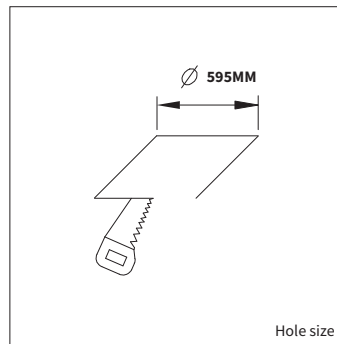

ART.NR.	LAMP TYPE	BRAND	LUMINOUS FLUX	OUTPUT POWER	MODULE EFFICIENCY	COLOUR TEMPERATURE	CRI	TC LIFETIME	POWER FACTOR
4742.300.36.3	LED	LG	3500LM	36W	97LM/W	3000K	>80	60.000 Hrs	0,98
4742.400.36.3	LED	LG	3700LM	36W	102LM/W	4000K	>80	60.000 Hrs	0,98