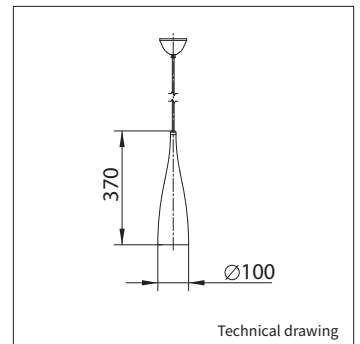

HORN M

PRODUCT MATERIAL	Steel
LIGHT SOURCE	DISK G3
MODULE LIFETIME	Approx. 50.000 hours
LED COOLING	Passive cooling
COLORS (Δ)	○ 3 = RAL 9003 white ● 5 = RAL 9005 black ● 6 = RAL 9006 alu
SIZE	100 X 370MM
BEAM ANGLE SPOT	

OPTIONS

COLORS	Available in all RAL colours on request. Additional price + 10% Also available: color combinations

INFORMATION

WARRANTY	2 Years

Δ = product color code. See colors

Keylight International reserves the right to modify or change technical, construction or LED specifications due to continuous improvements of our products and lightsources.

HORN M

ART.NR.	LAMP TYPE	BRAND	LUMINOUS FLUX	OUTPUT POWER	MODULE EFFICIENCY	COLOUR TEMPERATURE	CRI	TC LIFETIME	POWER FACTOR
Δ see color									
7521.912.15 Δ	Philips Disk	Philips	800LM	12W	68LM/W	2700K	>80	50.000	>0,9
7521.912.24 Δ	Philips Disk	Philips	800LM	12W	68LM/W	3000K	>80	50.000	>0,9
7521.912.36 Δ	Philips Disk	Philips	850LM	11W	72LM/W	4000K	>80	50.000	>0,9