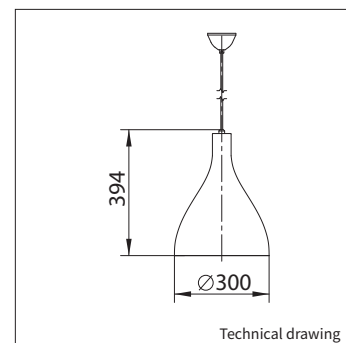

HORN L

Technical drawing