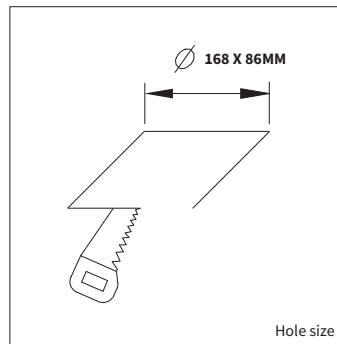

INFORMATION

Including cable and plug

Standard with black reflector ring

Keylight International reserves the right to modify or change technical, construction or LED specifications due to continuous improvements of our products and lightsources.

ART.NR.	LAMP TYPE	BRAND	LUMINOUS FLUX	OUTPUT POWER	MODULE EFFICIENCY	COLOUR TEMPERATURE	CRI	TC LIFETIME	mA
Δ see color									
4919.179.26.Δ	V8 LED	Bridgelux	2X 550	2x 6,2W	2X 88LM/W	2X 2700K	>90	2x 50.000 Hrs	2X 350
4919.180.26.Δ	V8 LED	Bridgelux	2X 745	2x 9,2W	2X 81LM/W	2X 2700K	>90	2x 50.000 Hrs	2X 500