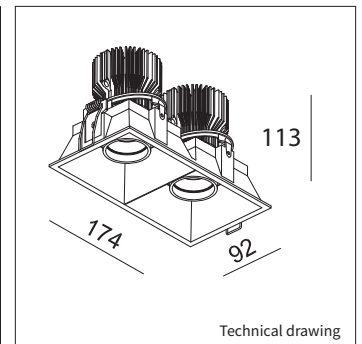

INFORMATION

Including cable and plug

Standard with black reflector ring

Keylight International reserves the right to modify or change technical, construction or LED specifications due to continuous improvements of our products and lightsources.

ART.NR.	LAMP TYPE	BRAND	LUMINOUS FLUX	OUTPUT POWER	MODULE EFFICIENCY	COLOUR TEMPERATURE	CRI	TC LIFETIME	mA
Δ see color									
4919.179.26.Δ	V8 LED	Bridgelux	2X 550	2x 6,2W	2X 88LM/W	2X 2700K	>90	2x 50.000 Hrs	2X 350
4919.180.26.Δ	V8 LED	Bridgelux	2X 745	2x 9,2W	2X 81LM/W	2X 2700K	>90	2x 50.000 Hrs	2X 500