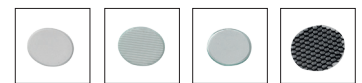

**GHIBLI S2**

<b>PRODUCT MATERIAL</b>	Die-cast aluminium
<b>LIGHT SOURCE</b>	Bridgelux V8
<b>DRIVER</b>	Including driver
<b>COLORS</b>	<ul style="list-style-type: none"> <li>● <b>35</b> = RAL 9003 white + black</li> <li>● <b>5</b> = RAL 9005 black</li> <li>● <b>7</b> = RAL 9037 grey</li> </ul>
<b>BEAM ANGLE</b>	22°
<b>ADJUSTABLE</b>	Yes - 0-20° - 360°
<b>SIZE</b>	174 X 92 X 113MM

**OPTIONS**

<b>OPTIONAL BEAM ANGLE</b>	36° art. no.: 4912.999.38.9	€ 10,00
<b>REFLECTOR RING</b>	White reflector ring art. no.: 4912.922.99.3	€ 19,00
	Black reflector ring art. no.: 4912.922.99.5	€ 19,00
	Gold reflector ring art. no.: 4912.922.99.9	€ 19,00
<b>GLASS</b>	Transparent art. no.: 4912.933.99.0	€ 15,00
	Honey Comb art. no.: 4912.933.94.0	€ 15,00
	Frosted art. no.: 4912.933.90.0	€ 15,00
	Striped art. no.: 4912.933.96.0	€ 15,00
<b>DIMMABLE DRIVERS 350mA</b> <small>IN COMBINATION WITH THIS LUMINAIRE. ADDITIONAL PRICE.</small>	1/10v Dimmable 350mA 20W art. no.: 0137.110.20.0	€ 63,00
	Phase-cut Dimmable 350mA 18W art. no.: 0115.350.18.1	€ 29,00
	Dimmable DALI 350mA 18W art. no.: 0118.350.75.0	€ 55,00
<b>DIMMABLE DRIVERS 500mA</b> <small>IN COMBINATION WITH THIS LUMINAIRE. ADDITIONAL PRICE.</small>	1/10v Dimmable 500mA 20W art. no.: 0137.110.20.1	€ 63,00
	Phase-cut Dimmable 500mA 18W art. no.: 0115.500.18.0	€ 29,50
	Dimmable DALI 500mA 18W art. no.: 0118.500.75.0	€ 55,00

GHIBLI S2

Reflector rings

Transparent Striped Frosted Honeycomb

**INFORMATION**

Including cable and plug

Standard with black reflector ring

Keylight International reserves the right to modify or change technical, construction or LED specifications due to continuous improvements of our products and lightsources.