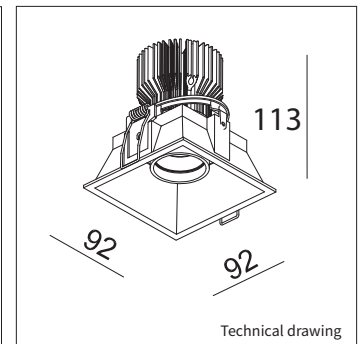

GHIBLI S

PRODUCT MATERIAL	Die-cast aluminium
LIGHT SOURCE	Bridgelux V8
DRIVER	Including driver
COLORS	● 35 = RAL 9003 white + black ● 5 = RAL 9005 black ● 7 = RAL 9037 grey
BEAM ANGLE	
ADJUSTABLE	Yes - 0-20° - 360°
SIZE	92 X 92 X 113MM

OPTIONS

OPTIONAL BEAM ANGLE	 art. no.: 4912.999.38.9	€ 5,00
REFLECTOR RING	White reflector ring art. no.: 4912.922.99.3	€ 9,50
	Black reflector ring art. no.: 4912.922.99.5	€ 9,50
	Gold reflector ring art. no.: 4912.922.99.9	€ 9,50
GLASS	Transparent art. no.: 4912.933.99.0	€ 7,50
	Honey Comb art. no.: 4912.933.94.0	€ 7,50
	Frosted art. no.: 4912.933.90.0	€ 7,50
	Striped art. no.: 4912.933.96.0	€ 7,50
DIMMABLE DRIVERS 350mA IN COMBINATION WITH THIS LUMINAIRE. ADDITIONAL PRICE.	1/10v Dimmable 350mA 10W art. no.: 0110.350.10.1	€ 29,50
	Phase-cut Dimmable 350mA 10W art. no.: 0110.350.10.1	€ 29,50
	Dimmable DALI 350mA 18W art. no.: 0118.350.75.0	€ 55,00
DIMMABLE DRIVERS 500mA IN COMBINATION WITH THIS LUMINAIRE. ADDITIONAL PRICE.	1/10v Dimmable 500mA 10W art. no.: 0110.500.10.1	€ 29,50
	Phase-cut Dimmable 500mA 10W art. no.: 0110.500.10.1	€ 29,50
	Dimmable DALI 500mA 18W art. no.: 0118.500.75.0	€ 55,00

GHIBLI S

INFORMATION

Including cable and plug

Standard with black reflector ring

Keylight International reserves the right to modify or change technical, construction or LED specifications due to continuous improvements of our products and lightsources.

ART.NR.	LAMP TYPE	BRAND	LUMINOUS FLUX	OUTPUT POWER	MODULE EFFICIENCY	COLOUR TEMPERATURE	CRI	TC LIFETIME	mA
Δ see color									
4912.179.26.Δ	V8 LED	Bridgelux	550LM	6,2W	88LM/W	2700K	>90	50.000 Hrs	350
4912.180.26.Δ	V8 LED	Bridgelux	745LM	9,2W	81LM/W	2700K	>90	50.000 Hrs	500