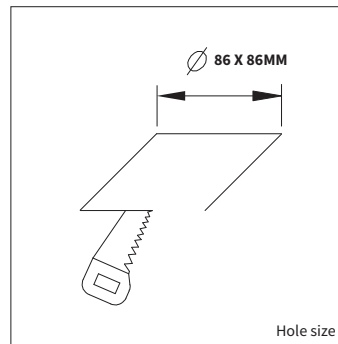

GHIBLI S

PRODUCT MATERIAL	Die-cast aluminium
LIGHT SOURCE	Bridgelux V8
DRIVER	Including driver
COLORS	● 35 = RAL 9003 white + black ● 5 = RAL 9005 black ● 7 = RAL 9037 grey
BEAM ANGLE	
ADJUSTABLE	Yes - 0-20° - 360°
SIZE	92 X 92 X 113MM

OPTIONS

OPTIONAL BEAM ANGLE	 art. no.: 4912.999.38.9	€ 5,00
REFLECTOR RING	White reflector ring art. no.: 4912.922.99.3	€ 9,50
	Black reflector ring art. no.: 4912.922.99.5	€ 9,50
	Gold reflector ring art. no.: 4912.922.99.9	€ 9,50
GLASS	Transparent art. no.: 4912.933.99.0	€ 7,50
	Honey Comb art. no.: 4912.933.94.0	€ 7,50
	Frosted art. no.: 4912.933.90.0	€ 7,50
	Striped art. no.: 4912.933.96.0	€ 7,50
DIMMABLE DRIVERS 350mA IN COMBINATION WITH THIS LUMINAIRE. ADDITIONAL PRICE.	1/10v Dimmable 350mA 10W art. no.: 0110.350.10.1	€ 29,50
	Phase-cut Dimmable 350mA 10W art. no.: 0110.350.10.1	€ 29,50
	Dimmable DALI 350mA 18W art. no.: 0118.350.75.0	€ 55,00
DIMMABLE DRIVERS 500mA IN COMBINATION WITH THIS LUMINAIRE. ADDITIONAL PRICE.	1/10v Dimmable 500mA 10W art. no.: 0110.500.10.1	€ 29,50
	Phase-cut Dimmable 500mA 10W art. no.: 0110.500.10.1	€ 29,50
	Dimmable DALI 500mA 18W art. no.: 0118.500.75.0	€ 55,00

GHIBLI S

INFORMATION

Including cable and plug

Standard with black reflector ring

Keylight International reserves the right to modify or change technical, construction or LED specifications due to continuous improvements of our products and lightsources.

ART.NR.	LAMP TYPE	BRAND	LUMINOUS FLUX	OUTPUT POWER	MODULE EFFICIENCY	COLOUR TEMPERATURE	CRI	TC LIFETIME	mA
Δ see color									
4912.179.26.Δ	V8 LED	Bridgelux	550LM	6,2W	88LM/W	2700K	>90	50.000 Hrs	350
4912.180.26.Δ	V8 LED	Bridgelux	745LM	9,2W	81LM/W	2700K	>90	50.000 Hrs	500