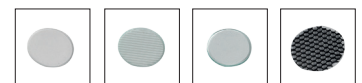

Reflector rings

Transparent Striped Frosted Honeycomb

INFORMATION

Including cable and plug

Including an easy mounting plasterkit.

Standard with black reflector ring

Keylight International reserves the right to modify or change technical, construction or LED specifications due to continuous improvements of our products and lightsources.

ART.NR.	LAMP TYPE	BRAND	LUMINOUS FLUX	OUTPUT POWER	MODULE EFFICIENCY	COLOUR TEMPERATURE	CRI	TC LIFETIME	mA
Δ see color									
4913.179.26.Δ	V8 LED	Bridgelux	550LM	6,2W	88LM/W	2700K	>90	50.000 Hrs	350
4913.180.26.Δ	V8 LED	Bridgelux	745LM	9,2W	81LM/W	2700K	>90	50.000 Hrs	500