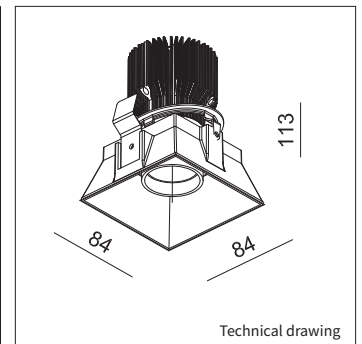

GHIBLI S TRIMLESS

PRODUCT MATERIAL	Die-cast aluminium
LIGHT SOURCE	Bridgelux V8
DRIVER	Including driver
COLORS	● 35 = RAL 9003 white + black ● 5 = RAL 9005 black ● 7 = RAL 9037 grey
BEAM ANGLE	
ADJUSTABLE	Yes - 0-20° - 360°
SIZE	84 X 84 X 113MM

OPTIONS

OPTIONAL BEAM ANGLE	36°	€ 5,00
REFLECTOR RING	art. no.: 4912.999.38.9	
	White reflector ring	€ 9,50
	art. no.: 4912.922.99.3	
	Black reflector ring	€ 9,50
GLASS	art. no.: 4912.922.99.5	
	Gold reflector ring	€ 9,50
	art. no.: 4912.922.99.9	
	Transparent	€ 7,50
DIMMABLE DRIVERS 350mA	art. no.: 4912.933.99.0	
	Honey Comb	€ 7,50
	art. no.: 4912.933.94.0	
	Frosted	€ 7,50
DIMMABLE DRIVERS 500mA	art. no.: 4912.933.90.0	
	Striped	€ 7,50
	art. no.: 4912.933.96.0	
	1/10v Dimmable 350mA 10W	€ 29,50
<i>IN COMBINATION WITH THIS LUMINAIRE. ADDITIONAL PRICE.</i>	art. no.: 0110.350.10.1	
	Phase-cut Dimmable 350mA 10W	€ 29,50
	art. no.: 0110.350.10.1	
<i>IN COMBINATION WITH THIS LUMINAIRE. ADDITIONAL PRICE.</i>	Dimmable DALI 350mA 18W	€ 55,00
	art. no.: 0118.350.75.0	
	1/10v Dimmable 500mA 10W	€ 29,50
<i>IN COMBINATION WITH THIS LUMINAIRE. ADDITIONAL PRICE.</i>	art. no.: 0110.500.10.1	
	Phase-cut Dimmable 500mA 10W	€ 29,50
	art. no.: 0110.500.10.1	
<i>IN COMBINATION WITH THIS LUMINAIRE. ADDITIONAL PRICE.</i>	Dimmable DALI 500mA 18W	€ 55,00
	art. no.: 0118.500.75.0	

GHIBLI S TRIMLESS

INFORMATION

Including cable and plug

Including an easy mounting plasterkit.

Standard with black reflector ring

Keylight International reserves the right to modify or change technical, construction or LED specifications due to continuous improvements of our products and lightsources.

ART.NR.	LAMP TYPE	BRAND	LUMINOUS FLUX	OUTPUT POWER	MODULE EFFICIENCY	COLOUR TEMPERATURE	CRI	TC LIFETIME	mA
Δ see color									
4913.179.26.Δ	V8 LED	Bridgelux	550LM	6,2W	88LM/W	2700K	>90	50.000 Hrs	350
4913.180.26.Δ	V8 LED	Bridgelux	745LM	9,2W	81LM/W	2700K	>90	50.000 Hrs	500