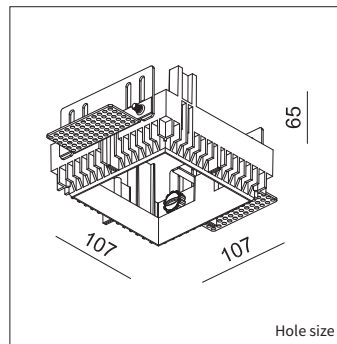

OPTIONS

OPTIONAL BEAM ANGLE	36°	€ 5,00
REFLECTOR RING	art. no.: 4912.999.38.9	
	White reflector ring	€ 9,50
	art. no.: 4912.922.99.3	
	Black reflector ring	€ 9,50
GLASS	art. no.: 4912.922.99.5	
	Gold reflector ring	€ 9,50
	art. no.: 4912.922.99.9	
	Transparent	€ 7,50
DIMMABLE DRIVERS 350mA	art. no.: 4912.933.99.0	
	Honey Comb	€ 7,50
	art. no.: 4912.933.94.0	
	Frosted	€ 7,50
DIMMABLE DRIVERS 500mA	art. no.: 4912.933.90.0	
	Striped	€ 7,50
	art. no.: 4912.933.96.0	
	1/10v Dimmable 350mA 10W	€ 29,50
<i>IN COMBINATION WITH THIS LUMINAIRE. ADDITIONAL PRICE.</i>	art. no.: 0110.350.10.1	
	Phase-cut Dimmable 350mA 10W	€ 29,50
	art. no.: 0110.350.10.1	
<i>IN COMBINATION WITH THIS LUMINAIRE. ADDITIONAL PRICE.</i>	Dimmable DALI 350mA 18W	€ 55,00
	art. no.: 0118.350.75.0	
	1/10v Dimmable 500mA 10W	€ 29,50
<i>IN COMBINATION WITH THIS LUMINAIRE. ADDITIONAL PRICE.</i>	art. no.: 0110.500.10.1	
	Phase-cut Dimmable 500mA 10W	€ 29,50
	art. no.: 0110.500.10.1	
<i>IN COMBINATION WITH THIS LUMINAIRE. ADDITIONAL PRICE.</i>	Dimmable DALI 500mA 18W	€ 55,00
	art. no.: 0118.500.75.0	

GHIBLI S TRIMLESS