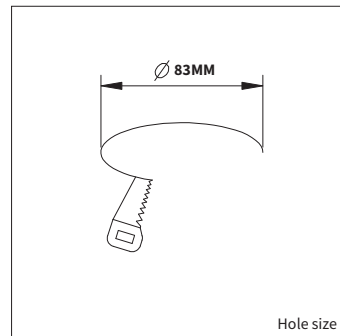

OPTIONS

OPTIONAL BEAM ANGLE	 art. no.: 4912.999.38.9	€ 5,00
REFLECTOR RING	White reflector ring art. no.: 4912.922.99.3	€ 9,50
	Black reflector ring art. no.: 4912.922.99.5	€ 9,50
	Gold reflector ring art. no.: 4912.922.99.9	€ 9,50
GLASS	Transparent art. no.: 4912.933.99.0	€ 7,50
	Honey comb art. no.: 4912.933.94.0	€ 7,50
	Frosted art. no.: 4912.933.90.0	€ 7,50
	Striped art. no.: 4912.933.96.0	€ 7,50
DIMMABLE DRIVERS 350mA <i>IN COMBINATION WITH THIS LUMINAIRE. ADDITIONAL PRICE</i>	1/10v Dimmable 350 mA 10W art. no.: 0110.350.10.1	€ 29,50
	Phase-cut Dimmable 350 mA 10W art. no.: 0110.350.10.1	€ 29,50
	Dimmable DALI 350 mA 18W art. no.: 0118.350.75.0	€ 55,00
DIMMABLE DRIVERS 500mA <i>IN COMBINATION WITH THIS LUMINAIRE. ADDITIONAL PRICE</i>	1/10v Dimmable 500 mA 10W art. no.: 0118.500.10.1	€ 29,50
	Phase-cut Dimmable 500 mA 10W art. no.: 0110.500.10.1	€ 29,50
	Dimmable DALI 500 mA 18W art. no.: 0118.500.75.0	€ 55,00

GHIBLI R