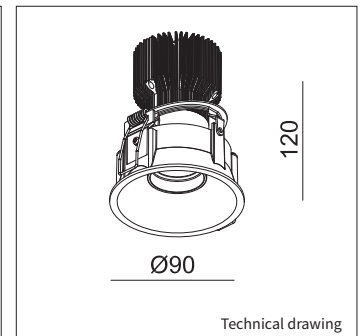

OPTIONS

OPTIONAL BEAM ANGLE	 art. no.: 4912.999.38.9	€ 5,00
REFLECTOR RING	White reflector ring art. no.: 4912.922.99.3	€ 9,50
	Black reflector ring art. no.: 4912.922.99.5	€ 9,50
	Gold reflector ring art. no.: 4912.922.99.9	€ 9,50
GLASS	Transparent art. no.: 4912.933.99.0	€ 7,50
	Honey comb art. no.: 4912.933.94.0	€ 7,50
	Frosted art. no.: 4912.933.90.0	€ 7,50
	Striped art. no.: 4912.933.96.0	€ 7,50
DIMMABLE DRIVERS 350mA <i>IN COMBINATION WITH THIS LUMINAIRE. ADDITIONAL PRICE</i>	1/10v Dimmable 350 mA 10W art. no.: 0110.350.10.1	€ 29,50
	Phase-cut Dimmable 350 mA 10W art. no.: 0110.350.10.1	€ 29,50
	Dimmable DALI 350 mA 18W art. no.: 0118.350.75.0	€ 55,00
DIMMABLE DRIVERS 500mA <i>IN COMBINATION WITH THIS LUMINAIRE. ADDITIONAL PRICE</i>	1/10v Dimmable 500 mA 10W art. no.: 0118.500.10.1	€ 29,50
	Phase-cut Dimmable 500 mA 10W art. no.: 0110.500.10.1	€ 29,50
	Dimmable DALI 500 mA 18W art. no.: 0118.500.75.0	€ 55,00

GHIBLI R