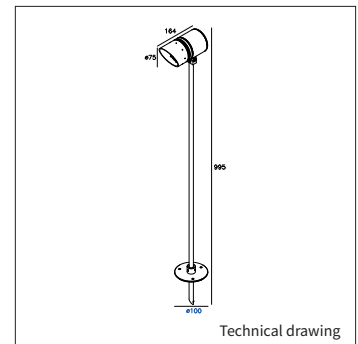

ART.NR.	LAMP TYPE	BRAND	LUMINOUS FLUX	OUTPUT POWER	MODULE EFFICIENCY	COLOUR TEMPERATURE	CRI	TC LIFETIME	mA
Δ see color									
GARDEN 5W 38°									
8142.005.38.5	1304	Cree	310LM	5W	62LM/W	2700K	>80	30.000 Hrs	500
GARDEN 10W 25°									
8142.010.25.5	1507	Cree	650LM	10W	65LM/W	2700K	>80	30.000 Hrs	500