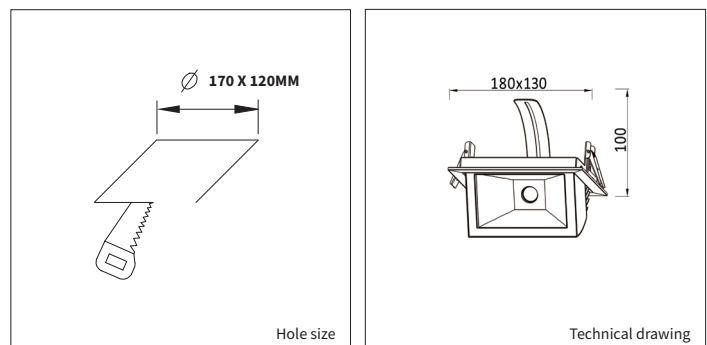

INFORMATION

WARRANTY	5 Years

FOX

AVAILABLE SLM OPTIONS		To order the correct product, please replace COB* in the article number field with the COB code found on the last page of the catalogue					
ARTICLE NUMBER	LUMINOUS FLUX	BRAND	OUTPUT POWER	COLOUR TEMPERATURE	CRI	SETTING	POWER FACTOR
4411.COB*.77.3	1100	Philips SLM G6	7W	827 / 830 / 835 / 840 / 850	>80	High Efficiency	>0,9
4411.COB*.77.3	1100	Philips SLM G6	8W	927 / 930	>90	High Efficiency	>0,9
4411.COB*.77.3	1100	Philips SLM G6	7W	830 Premium White	>80	High Efficiency	>0,9
4411.COB*.77.3	1100	Philips SLM G6	8W	930 / 935 / 940 Premium White	>90	High Efficiency	>0,9
4411.COB*.77.3	1100	Philips SLM G6	10W	930 Crisp White (930 CW)	>90	High Efficiency	>0,9
4411.COB*.77.3	1100	Philips SLM G6	11W	Food Warm White (FWW)	84	High Efficiency	>0,9
4411.COB*.77.3	1100	Philips SLM G6	11W	Food Premium Red (FPR)	88	High Efficiency	>0,9
4411.COB*.77.3	2000	Philips SLM G6	13W	827 / 830 / 835 / 840 / 850	>80	High Efficiency	>0,9
4411.COB*.77.3	2000	Philips SLM G6	17W	927 / 930	>90	High Efficiency	>0,9
4411.COB*.77.3	2000	Philips SLM G6	14W	830 Premium White	>80	High Efficiency	>0,9
4411.COB*.77.3	2000	Philips SLM G6	16W	930 / 935 / 940 Premium White	>90	High Efficiency	>0,9
4411.COB*.77.3	2000	Philips SLM G6	21W	930 Crisp White (930 CW)	>90	High Efficiency	>0,9
4411.COB*.77.3	2000	Philips SLM G6	23W	Food Warm White (FWW)	84	High Efficiency	>0,9
4411.COB*.77.3	2000	Philips SLM G6	22W	Food Premium Red (FPR)	88	High Efficiency	>0,9
4411.COB*.77.3	3000	Philips SLM G6	19W	827 / 830 / 835 / 840 / 850 / 857	>80	High Efficiency	>0,9
4411.COB*.77.3	3000	Philips SLM G6	26W	927 / 930	>90	High Efficiency	>0,9
4411.COB*.77.3	3000	Philips SLM G6	20W	830 Premium White	>80	High Efficiency	>0,9
4411.COB*.77.3	3000	Philips SLM G6	25W	930 / 935 / 940 Premium White	>90	High Efficiency	>0,9
4411.COB*.77.3	4000	Philips SLM G6	29W	827 / 830 / 835 / 840 / 850 / 857	>80	High Efficiency	>0,9

i High efficiency is the standard Keylight setting for all SLM G6 LED modules. For technical and warranty information regarding high efficiency, see last page of the catalogue. Standard system warranty is 5 years.