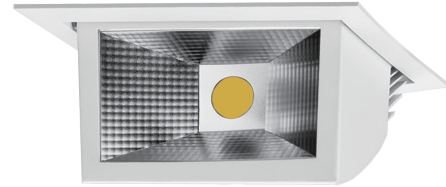

PRODUCT MATERIAL	Aluminium
LIGHT SOURCE	SLM G6
MODULE LIFETIME	Approx. 50.000 hours
LED COOLING	Passive cooling
DRIVER	Incl. standard Xitanium driver.
COLORS (Δ)	○ 3 = RAL 9003 white
BEAM ANGLE	77°
ADJUSTABLE	Yes
SIZE	180 X 130 X 100MM

OPTIONS

DIMMABLE	Dimmable DALI	€ 60,00
EMERGENCY BALLAST	0187.003.01 - 1 hours.	€ 180,00