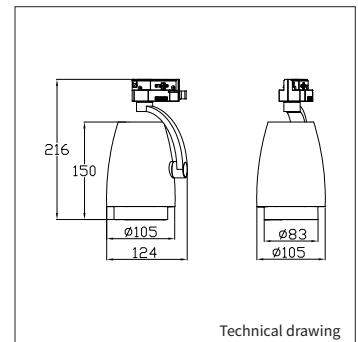

FORCE

ART.NR.	LAMP TYPE	BRAND	LUMINOUS FLUX	OUTPUT POWER	MODULE EFFICIENCY	COLOUR TEMPERATURE	CRI	TC LIFETIME	POWER FACTOR
Δ see color									
3036.750.20.Δ	Core AC Pro	Osram	2000LM	20W	100LM/W	3000K	>80	50.000 Hrs	>0,9
3036.751.20.Δ	Core AC Pro	Osram	2000LM	20W	103LM/W	4000K	>80	50.000 Hrs	>0,9
3036.752.20.Δ	Core AC Pro	Osram	3000LM	33W	90LM/W	3000K	>80	50.000 Hrs	>0,9
3036.753.20.Δ	Core AC Pro	Osram	3000LM	33W	93LM/W	4000K	>80	50.000 Hrs	>0,9