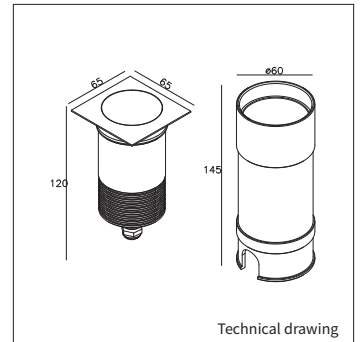

INFORMATION

WARRANTY	2 Years

IP67 fixture!

Stainless steel cover (316)

Tempered frosted glass.

Incl. 1.5m cable.

Incl. Ground tube.

Keylight International reserves the right to modify or change technical, construction or LED specifications due to continuous improvements of our products and lightsources.

FLOOR 6