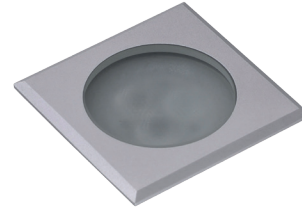

FLOOR 6

<b>PRODUCT MATERIAL</b>	Aluminium & Stainless steel.
<b>LIGHT SOURCE</b>	XP-E
<b>MODULE LIFETIME</b>	Approx. 30.000 hours
<b>LED COOLING</b>	Passive cooling
<b>DRIVER</b>	Incl. driver.
<b>COLORS</b>	● 80 = Stainless steel
<b>BEAM ANGLE</b>	▲ 40°
<b>SIZE FLOOD 6</b>	65 X 65 X 145MM

**INFORMATION**

<b>WARRANTY</b>	2 Years
-----------------	---------

IP67 fixture!

Stainless steel cover (316)

Tempered frosted glass.

Incl. 1.5m cable.

Incl. Ground tube.

Keylight International reserves the right to modify or change technical, construction or LED specifications due to continuous improvements of our products and lightsources.

FLOOR 6

ART.NR.	LAMP TYPE	BRAND	LUMINOUS FLUX	OUTPUT POWER	MODULE EFFICIENCY	COLOUR TEMPERATURE	CRI	TC LIFETIME	mA
8065.990.40.8	XP-E	Cree	170LM	3,6W	47LM/W	2700K	>80	30.000 Hrs	350