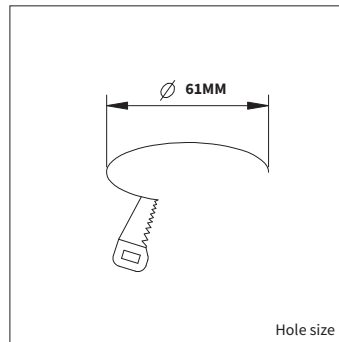

INFORMATION

WARRANTY	2 Years

IP67 fixture!

Stainless steel cover (316)

Tempered frosted glass.

Incl. 1.5m cable.

Incl. Ground tube.

Keylight International reserves the right to modify or change technical, construction or LED specifications due to continuous improvements of our products and lightsources.

FLOOR 6