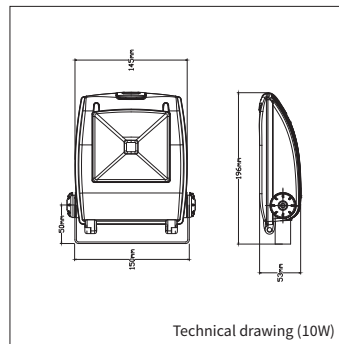

ART.NR.	LAMP TYPE	BRAND	LUMINOUS FLUX	OUTPUT POWER	MODULE EFFICIENCY	COLOUR TEMPERATURE	CRI	TC LIFETIME
8016.930.93.5	LED	Epistar	900LM	10W	90LM/W	3000K	>70	30.000 Hrs
8025.930.93.5	LED	Epistar	2700LM	30W	90LM/W	3000K	>85	30.000 Hrs
8032.930.93.5	LED	Epistar	4500LM	50W	90LM/W	3000K	>85	30.000 Hrs