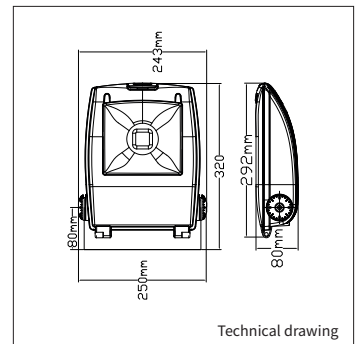

ART.NR.	LAMP TYPE	BRAND	LUMINOUS FLUX	OUTPUT POWER	MODULE EFFICIENCY	COLOUR TEMPERATURE	CRI	TC LIFETIME
8016.930.93.5	LED	Epistar	900LM	10W	90LM/W	3000K	>70	30.000 Hrs
8025.930.93.5	LED	Epistar	2700LM	30W	90LM/W	3000K	>85	30.000 Hrs
8032.930.93.5	LED	Epistar	4500LM	50W	90LM/W	3000K	>85	30.000 Hrs