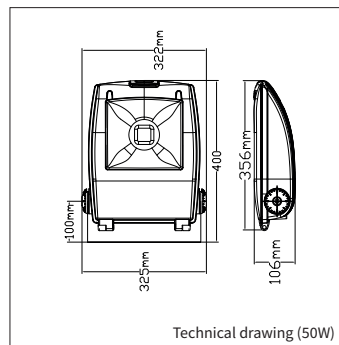

ART.NR.	LAMP TYPE	BRAND	LUMINOUS FLUX	OUTPUT POWER	MODULE EFFICIENCY	COLOUR TEMPERATURE	CRI	TC LIFETIME
8016.930.93.5	LED	Epistar	900LM	10W	90LM/W	3000K	>70	30.000 Hrs
8025.930.93.5	LED	Epistar	2700LM	30W	90LM/W	3000K	>85	30.000 Hrs
8032.930.93.5	LED	Epistar	4500LM	50W	90LM/W	3000K	>85	30.000 Hrs