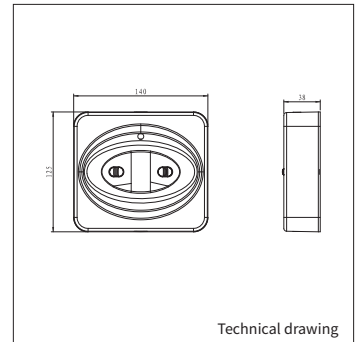

ESCAPE SQUARE

PRODUCT MATERIAL	Thermoplastic housing
LIGHTSOURCE	LED
LED COOLING	Passive cooling
COLORS (Δ)	3 = RAL 9003 white
VIEWING ANGLE	Open area
SIZE	140 X 125 X 38MM

INFORMATION

COLOUR TEMP.	6000K
MOUNTING OPTIONS	Wall / surface / 3F railsystem
MAINTENANT	Non-maintenant
AUTO TEST	Yes
EMERGENCY BATTERY	Including sealed nickel-cadmium rechargeable battery pack (1Hr.)
EN STANDARD	On request

Keylight International reserves the right to modify or change technical, construction or LED specifications due to continuous improvements of our products and lightsources.

ESCAPE SQUARE

ART.NR.	LAMP TYPE	LIGHT OUTPUT	EMERGENCY LUMEN OUTPUT	MODULE POWER	BATTERY CHARGE DURATION	BATTERY LIFETIME WHEN DISCONNECTED	BATTERY	VIEWING DISTANCE
0554.999.18.3	LED	180LM	1Hrs / 180LM	2 X 3W	24 Hrs	1 Hr	Ni_Cd 7.2v 800mA	Escape Route
0554.300.33.3	LED (3 phase)	180LM	1Hrs / 180LM	2 X 3W	24 Hrs	1 Hr	Ni_Cd 7.2v 800mA	Escape Route