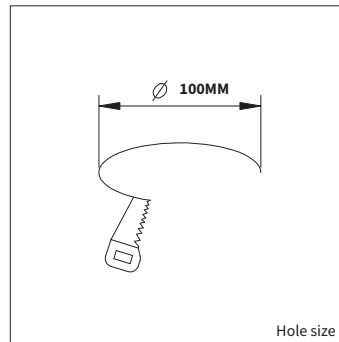

**ESCAPE DOWN R**

<b>PRODUCT MATERIAL</b>	Thermoplastic housing
<b>LIGHTSOURCE</b>	LED
<b>LED COOLING</b>	Passive cooling
<b>COLORS (Δ)</b>	○ 3 = RAL 9003 white
<b>VIEWING ANGLE</b>	Open Area
<b>SIZE</b>	125 X 62MM

Keylight International reserves the right to modify or change technical, construction or LED specifications due to continuous improvements of our products and lightsources.

ESCAPE DOWN R

ART.NR.	LAMP TYPE	LIGHT OUTPUT	EMERGENCY LUMEN OUTPUT	MODULE POWER	BATTERY CHARGE DURATION	BATTERY LIFETIME WHEN DISCONNECTED	BATTERY	VIEWING DISTANCE
0552.999.18.3	LED	180LM	1Hrs / 180LM	2 X 3W	24 Hrs	1 Hr	Ni_Cd 7.2v 800mA	Escape Route