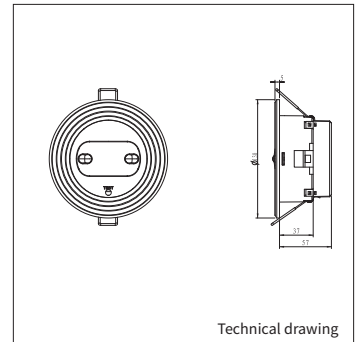

**ESCAPE DOWN R**

<b>PRODUCT MATERIAL</b>	Thermoplastic housing
<b>LIGHTSOURCE</b>	LED
<b>LED COOLING</b>	Passive cooling
<b>COLORS (Δ)</b>	○ 3 = RAL 9003 white
<b>VIEWING ANGLE</b>	Open Area
<b>SIZE</b>	125 X 62MM

Keylight International reserves the right to modify or change technical, construction or LED specifications due to continuous improvements of our products and lightsources.

ESCAPE DOWN R

ART.NR.	LAMP TYPE	LIGHT OUTPUT	EMERGENCY LUMEN OUTPUT	MODULE POWER	BATTERY CHARGE DURATION	BATTERY LIFETIME WHEN DISCONNECTED	BATTERY	VIEWING DISTANCE
0552.999.18.3	LED	180LM	1Hrs / 180LM	2 X 3W	24 Hrs	1 Hr	Ni_Cd 7.2v 800mA	Escape Route