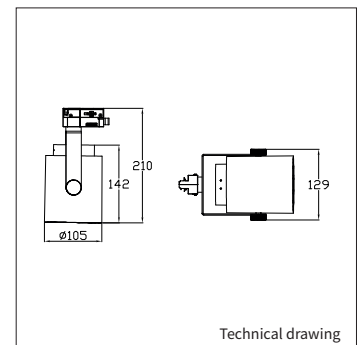

INFORMATION

WARRANTY	5 Years

Δ = product color code. See colors

Not dimmable
Long-life patented LED cooling system.
Flicker Free

DRUM