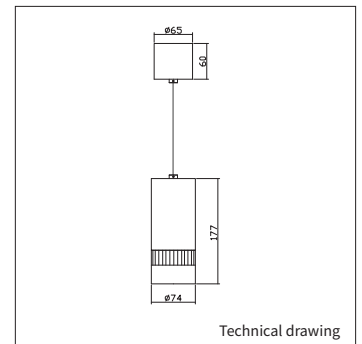

DRAGON P

Technical drawing