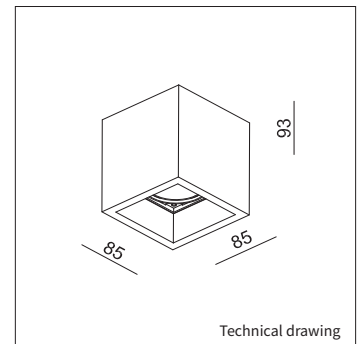

INFORMATION

CUBE S