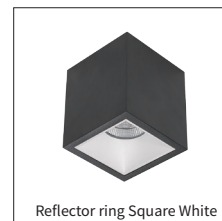

5105.993.33.53