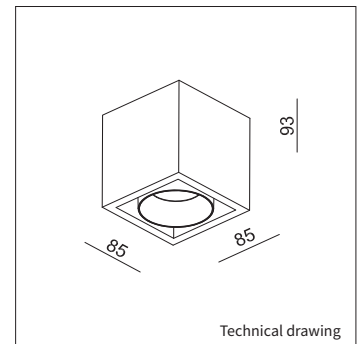

INFORMATION

CUBE R