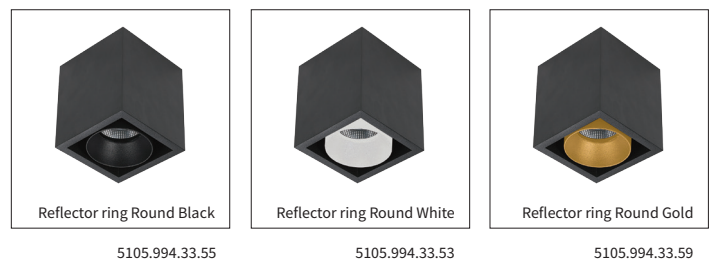

Technical drawing

Reflector ring Round Black

5105.994.33.55

Reflector ring Round White

5105.994.33.53

Reflector ring Round Gold

5105.994.33.59

ART.NR.	COLOR	LAMP TYPE	BRAND	LUMINOUS FLUX	OUTPUT POWER	MODULE EFFICIENCY	COLOUR TEMPERATURE	CRI	TC LIFETIME	mA
5105.994.33.33	○ ○ White/white	V8	Bridgelux	745LM	9,2W	80LM/W	2700K	>90	35.000 Hrs	500mA
5105.994.33.35	○ ● White/black	V8	Bridgelux	745LM	9,2W	80LM/W	2700K	>90	35.000 Hrs	500mA
5105.994.33.39	○ ● White/gold	V8	Bridgelux	745LM	9,2W	80LM/W	2700K	>90	35.000 Hrs	500mA
5105.994.33.53	● ○ Black/white	V8	Bridgelux	745LM	9,2W	80LM/W	2700K	>90	35.000 Hrs	500mA
5105.994.33.55	● ● Black/black	V8	Bridgelux	745LM	9,2W	80LM/W	2700K	>90	35.000 Hrs	500mA
5105.994.33.59	● ● Black/gold	V8	Bridgelux	745LM	9,2W	80LM/W	2700K	>90	35.000 Hrs	500mA
5105.994.33.73	○ ○ Grey/white	V8	Bridgelux	745LM	9,2W	80LM/W	2700K	>90	35.000 Hrs	500mA
5105.994.33.75	○ ● Grey/black	V8	Bridgelux	745LM	9,2W	80LM/W	2700K	>90	35.000 Hrs	500mA
5105.994.33.79	○ ● Grey/gold	V8	Bridgelux	745LM	9,2W	80LM/W	2700K	>90	35.000 Hrs	500mA