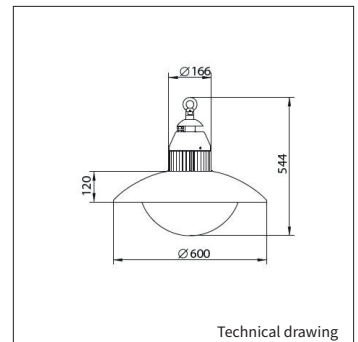

INFORMATION

WARRANTY	5 Years

Δ = product color code. See colors

1.5m suspension set standard.

CLASSIC BAY

Technical drawing