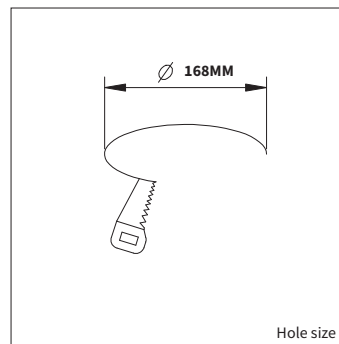

INFORMATION

WARRANTY	5 Years

Δ = product color code. See colors

AVAILABLE SLM OPTIONS

To order the correct product, please replace **COB*** in the article number field with the COB code found on the last page of the catalogue

ARTICLE NUMBER	LUMINOUS FLUX	BRAND	OUTPUT POWER	COLOUR TEMPERATURE	CRI	SETTING	POWER FACTOR
4087.COB*.24.Δ	1100	Philips SLM G6	7W	827 / 830 / 835 / 840 / 850	>80	High Efficiency	>0,9
4086.COB*.24.Δ	1100	Philips SLM G6	8W	927 / 930	>90	High Efficiency	>0,9
4087.COB*.24.Δ	1100	Philips SLM G6	7W	830 Premium White	>80	High Efficiency	>0,9
4087.COB*.24.Δ	1100	Philips SLM G6	8W	930 / 935 / 940 Premium White	>90	High Efficiency	>0,9
4087.COB*.24.Δ	1100	Philips SLM G6	10W	930 Crisp White (930 CW)	>90	High Efficiency	>0,9
4087.COB*.24.Δ	1100	Philips SLM G6	11W	Food Warm White (FWW)	84	High Efficiency	>0,9
4087.COB*.24.Δ	1100	Philips SLM G6	11W	Food Premium Red (FPR)	88	High Efficiency	>0,9
4087.COB*.24.Δ	2000	Philips SLM G6	13W	827 / 830 / 835 / 840 / 850	>80	High Efficiency	>0,9
4087.COB*.24.Δ	2000	Philips SLM G6	17W	927 / 930	>90	High Efficiency	>0,9
4087.COB*.24.Δ	2000	Philips SLM G6	14W	830 Premium White	>80	High Efficiency	>0,9
4087.COB*.24.Δ	2000	Philips SLM G6	16W	930 / 935 / 940 Premium White	>90	High Efficiency	>0,9
4087.COB*.24.Δ	2000	Philips SLM G6	21W	930 Crisp White (930 CW)	>90	High Efficiency	>0,9
4087.COB*.24.Δ	2000	Philips SLM G6	23W	Food Warm White (FWW)	84	High Efficiency	>0,9
4087.COB*.24.Δ	2000	Philips SLM G6	22W	Food Premium Red (FPR)	88	High Efficiency	>0,9
4087.COB*.24.Δ	3000	Philips SLM G6	19W	827 / 830 / 835 / 840 / 850 / 857	>80	High Efficiency	>0,9
4087.COB*.24.Δ	3000	Philips SLM G6	26W	927 / 930	>90	High Efficiency	>0,9
4087.COB*.24.Δ	3000	Philips SLM G6	20W	830 Premium White	>80	High Efficiency	>0,9
4087.COB*.24.Δ	3000	Philips SLM G6	25W	930 / 935 / 940 Premium White	>90	High Efficiency	>0,9
4087.COB*.24.Δ	3000	Philips SLM G6	32W	930 Crisp White (930 CW)	>90	High Efficiency	>0,9
4087.COB*.24.Δ	3000	Philips SLM G6	39W	Food Warm White (FWW)	84	High Efficiency	>0,9
4087.COB*.24.Δ	3000	Philips SLM G6	37W	Food Premium Red (FPR)	88	High Efficiency	>0,9

High efficiency is the standard Keylight setting for all SLM G6 LED modules. For technical and warranty information regarding high efficiency, see last page of the catalogue. Standard system warranty is 5 years.