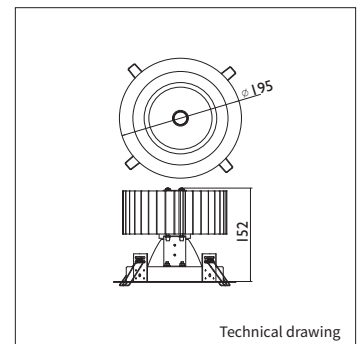

INFORMATION

WARRANTY	5 Years

Δ = product color code. See colors

AVAILABLE SLM OPTIONS

To order the correct product, please replace **COB*** in the article number field with the COB code found on the last page of the catalogue

ARTICLE NUMBER	LUMINOUS FLUX	BRAND	OUTPUT POWER	COLOUR TEMPERATURE	CRI	SETTING	POWER FACTOR
4087.COB*.24.Δ	1100	Philips SLM G6	7W	827 / 830 / 835 / 840 / 850	>80	High Efficiency	>0,9
4086.COB*.24.Δ	1100	Philips SLM G6	8W	927 / 930	>90	High Efficiency	>0,9
4087.COB*.24.Δ	1100	Philips SLM G6	7W	830 Premium White	>80	High Efficiency	>0,9
4087.COB*.24.Δ	1100	Philips SLM G6	8W	930 / 935 / 940 Premium White	>90	High Efficiency	>0,9
4087.COB*.24.Δ	1100	Philips SLM G6	10W	930 Crisp White (930 CW)	>90	High Efficiency	>0,9
4087.COB*.24.Δ	1100	Philips SLM G6	11W	Food Warm White (FWW)	84	High Efficiency	>0,9
4087.COB*.24.Δ	1100	Philips SLM G6	11W	Food Premium Red (FPR)	88	High Efficiency	>0,9
4087.COB*.24.Δ	2000	Philips SLM G6	13W	827 / 830 / 835 / 840 / 850	>80	High Efficiency	>0,9
4087.COB*.24.Δ	2000	Philips SLM G6	17W	927 / 930	>90	High Efficiency	>0,9
4087.COB*.24.Δ	2000	Philips SLM G6	14W	830 Premium White	>80	High Efficiency	>0,9
4087.COB*.24.Δ	2000	Philips SLM G6	16W	930 / 935 / 940 Premium White	>90	High Efficiency	>0,9
4087.COB*.24.Δ	2000	Philips SLM G6	21W	930 Crisp White (930 CW)	>90	High Efficiency	>0,9
4087.COB*.24.Δ	2000	Philips SLM G6	23W	Food Warm White (FWW)	84	High Efficiency	>0,9
4087.COB*.24.Δ	2000	Philips SLM G6	22W	Food Premium Red (FPR)	88	High Efficiency	>0,9
4087.COB*.24.Δ	3000	Philips SLM G6	19W	827 / 830 / 835 / 840 / 850 / 857	>80	High Efficiency	>0,9
4087.COB*.24.Δ	3000	Philips SLM G6	26W	927 / 930	>90	High Efficiency	>0,9
4087.COB*.24.Δ	3000	Philips SLM G6	20W	830 Premium White	>80	High Efficiency	>0,9
4087.COB*.24.Δ	3000	Philips SLM G6	25W	930 / 935 / 940 Premium White	>90	High Efficiency	>0,9
4087.COB*.24.Δ	3000	Philips SLM G6	32W	930 Crisp White (930 CW)	>90	High Efficiency	>0,9
4087.COB*.24.Δ	3000	Philips SLM G6	39W	Food Warm White (FWW)	84	High Efficiency	>0,9
4087.COB*.24.Δ	3000	Philips SLM G6	37W	Food Premium Red (FPR)	88	High Efficiency	>0,9

High efficiency is the standard Keylight setting for all SLM G6 LED modules. For technical and warranty information regarding high efficiency, see last page of the catalogue. Standard system warranty is 5 years.