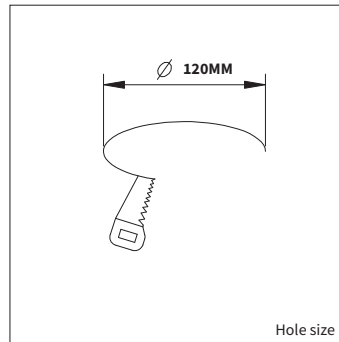

INFORMATION

WARRANTY	5 Years

Δ = product color code. See colors

AVAILABLE SLM OPTIONS

To order the correct product, please replace **COB*** in the article number field with the COB code found on the last page of the catalogue

ARTICLE NUMBER	LUMINOUS FLUX	BRAND	OUTPUT POWER	COLOUR TEMPERATURE	CRI	SETTING	POWER FACTOR
4086.COB*.24.Δ	1100	Philips SLM G6	7W	827 / 830 / 835 / 840 / 850	>80	High Efficiency	>0,9
4086.COB*.24.Δ	1100	Philips SLM G6	8W	927 / 930	>90	High Efficiency	>0,9
4086.COB*.24.Δ	1100	Philips SLM G6	7W	830 Premium White	>80	High Efficiency	>0,9
4086.COB*.24.Δ	1100	Philips SLM G6	8W	930 / 935 / 940 Premium White	>90	High Efficiency	>0,9
4086.COB*.24.Δ	1100	Philips SLM G6	10W	930 Crisp White (930 CW)	>90	High Efficiency	>0,9
4086.COB*.24.Δ	1100	Philips SLM G6	11W	Food Warm White (FWW)	84	High Efficiency	>0,9
4086.COB*.24.Δ	1100	Philips SLM G6	11W	Food Premium Red (FPR)	88	High Efficiency	>0,9
4086.COB*.24.Δ	2000	Philips SLM G6	13W	827 / 830 / 835 / 840 / 850	>80	High Efficiency	>0,9
4086.COB*.24.Δ	2000	Philips SLM G6	17W	927 / 930	>90	High Efficiency	>0,9
4086.COB*.24.Δ	2000	Philips SLM G6	14W	830 Premium White	>80	High Efficiency	>0,9
4086.COB*.24.Δ	2000	Philips SLM G6	16W	930 / 935 / 940 Premium White	>90	High Efficiency	>0,9
4086.COB*.24.Δ	2000	Philips SLM G6	21W	930 Crisp White (930 CW)	>90	High Efficiency	>0,9
4086.COB*.24.Δ	2000	Philips SLM G6	23W	Food Warm White (FWW)	84	High Efficiency	>0,9
4086.COB*.24.Δ	2000	Philips SLM G6	22W	Food Premium Red (FPR)	88	High Efficiency	>0,9
4086.COB*.24.Δ	3000	Philips SLM G6	19W	827 / 830 / 835 / 840 / 850 / 857	>80	High Efficiency	>0,9
4086.COB*.24.Δ	3000	Philips SLM G6	26W	927 / 930	>90	High Efficiency	>0,9
4086.COB*.24.Δ	3000	Philips SLM G6	20W	830 Premium White	>80	High Efficiency	>0,9
4086.COB*.24.Δ	3000	Philips SLM G6	25W	930 / 935 / 940 Premium White	>90	High Efficiency	>0,9
4086.COB*.24.Δ	3000	Philips SLM G6	32W	930 Crisp White (930 CW)	>90	High Efficiency	>0,9
4086.COB*.24.Δ	3000	Philips SLM G6	39W	Food Warm White (FWW)	84	High Efficiency	>0,9
4086.COB*.24.Δ	3000	Philips SLM G6	37W	Food Premium Red (FPR)	88	High Efficiency	>0,9

i High efficiency is the standard Keylight setting for all SLM G6 LED modules. For technical and warranty information regarding high efficiency, see last page of the catalogue. Standard system warranty is 5 years.