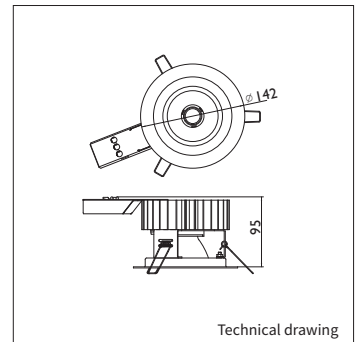

INFORMATION

WARRANTY	5 Years

Δ = product color code. See colors

AVAILABLE SLM OPTIONS

To order the correct product, please replace **COB*** in the article number field with the COB code found on the last page of the catalogue

ARTICLE NUMBER	LUMINOUS FLUX	BRAND	OUTPUT POWER	COLOUR TEMPERATURE	CRI	SETTING	POWER FACTOR
4086.COB*.24.Δ	1100	Philips SLM G6	7W	827 / 830 / 835 / 840 / 850	>80	High Efficiency	>0,9
4086.COB*.24.Δ	1100	Philips SLM G6	8W	927 / 930	>90	High Efficiency	>0,9
4086.COB*.24.Δ	1100	Philips SLM G6	7W	830 Premium White	>80	High Efficiency	>0,9
4086.COB*.24.Δ	1100	Philips SLM G6	8W	930 / 935 / 940 Premium White	>90	High Efficiency	>0,9
4086.COB*.24.Δ	1100	Philips SLM G6	10W	930 Crisp White (930 CW)	>90	High Efficiency	>0,9
4086.COB*.24.Δ	1100	Philips SLM G6	11W	Food Warm White (FWW)	84	High Efficiency	>0,9
4086.COB*.24.Δ	1100	Philips SLM G6	11W	Food Premium Red (FPR)	88	High Efficiency	>0,9
4086.COB*.24.Δ	2000	Philips SLM G6	13W	827 / 830 / 835 / 840 / 850	>80	High Efficiency	>0,9
4086.COB*.24.Δ	2000	Philips SLM G6	17W	927 / 930	>90	High Efficiency	>0,9
4086.COB*.24.Δ	2000	Philips SLM G6	14W	830 Premium White	>80	High Efficiency	>0,9
4086.COB*.24.Δ	2000	Philips SLM G6	16W	930 / 935 / 940 Premium White	>90	High Efficiency	>0,9
4086.COB*.24.Δ	2000	Philips SLM G6	21W	930 Crisp White (930 CW)	>90	High Efficiency	>0,9
4086.COB*.24.Δ	2000	Philips SLM G6	23W	Food Warm White (FWW)	84	High Efficiency	>0,9
4086.COB*.24.Δ	2000	Philips SLM G6	22W	Food Premium Red (FPR)	88	High Efficiency	>0,9
4086.COB*.24.Δ	3000	Philips SLM G6	19W	827 / 830 / 835 / 840 / 850 / 857	>80	High Efficiency	>0,9
4086.COB*.24.Δ	3000	Philips SLM G6	26W	927 / 930	>90	High Efficiency	>0,9
4086.COB*.24.Δ	3000	Philips SLM G6	20W	830 Premium White	>80	High Efficiency	>0,9
4086.COB*.24.Δ	3000	Philips SLM G6	25W	930 / 935 / 940 Premium White	>90	High Efficiency	>0,9
4086.COB*.24.Δ	3000	Philips SLM G6	32W	930 Crisp White (930 CW)	>90	High Efficiency	>0,9
4086.COB*.24.Δ	3000	Philips SLM G6	39W	Food Warm White (FWW)	84	High Efficiency	>0,9
4086.COB*.24.Δ	3000	Philips SLM G6	37W	Food Premium Red (FPR)	88	High Efficiency	>0,9

i High efficiency is the standard Keylight setting for all SLM G6 LED modules. For technical and warranty information regarding high efficiency, see last page of the catalogue. Standard system warranty is 5 years.