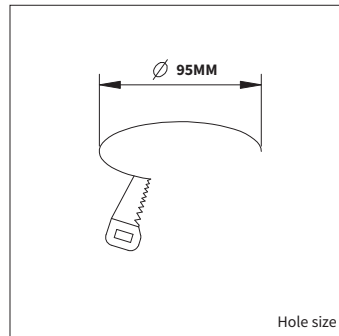

Hole size

Technical drawing

ART.NR.	LAMP TYPE	BRAND	LUMINOUS FLUX	OUTPUT POWER	MODULE EFFICIENCY	COLOUR TEMPERATURE	CRI	TC LIFETIME	mA
4005.990.28.Δ	BXRA	Bridgelux	600LM	6,6W	86LM/W	2700K	>80	50.000 Hrs	350 mA