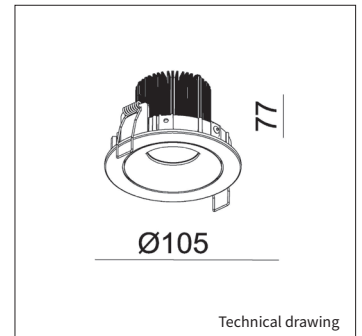

Hole size

Technical drawing

ART.NR.	LAMP TYPE	BRAND	LUMINOUS FLUX	OUTPUT POWER	MODULE EFFICIENCY	COLOUR TEMPERATURE	CRI	TC LIFETIME	mA
4005.990.28.Δ	BXRA	Bridgelux	600LM	6,6W	86LM/W	2700K	>80	50.000 Hrs	350 mA