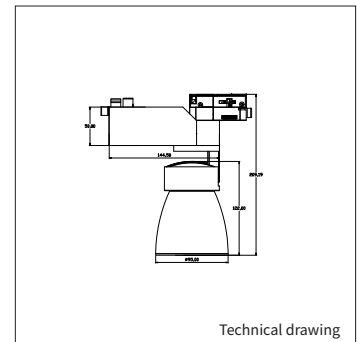

INFORMATION

WARRANTY	5 Years

This luminaire is equipped with an innovative lens technology instead of a reflector.
High quality led lens technology. +15% more light output

CALYPSO T