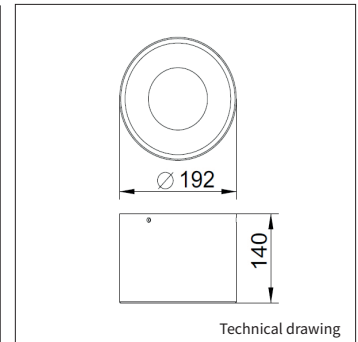

INFORMATION

WARRANTY	5 Years

ARTICLE NO.	LAMP TYPE	BRAND	LIGHT OUTPUT	MODULE POWER	MODULE EFFICIENCY	CORRELATED COLOUR TEMPERATURE	COLOUR RENDERING INDEX	TC LIFE	mA
5186.103.80.3Δ	DLM-S	Philips	2000	26	70	3000	>80	30.000	>09,
5186.140.80.3Δ	DLM-S	Philips	2000	26	70	4000	>80	30.000	>09,