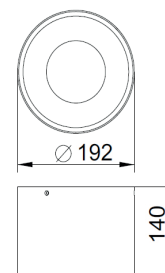

ARTICLE NO.	LAMP TYPE	BRAND	LIGHT OUTPUT	MODULE POWER	MODULE EFFICIENCY	CORRELATED COLOUR TEMPERATURE	COLOUR RENDERING INDEX	TC LIFE	mA
5286.103.80.3Δ	DLM-S	Philips	2000	26	70	3000	>80	30.000	>09,
5286.140.80.3Δ	DLM-S	Philips	2000	26	70	4000	>80	30.000	>09,