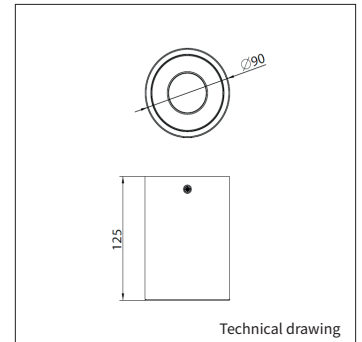

BUSS 12

PRODUCT MATERIAL	Aluminium
LIGHT SOURCE	DISK G3
MODULE LIFETIME	Approx. 50.000 hours
LED COOLING	Passive cooling
DRIVER	Incl. Integrated driver.
COLORS (Δ)	○ 3 = RAL 9003 white ● 5 = RAL 9005 black ● 6 = RAL 9006 alu
BEAM ANGLE	80°
ADJUSTABLE	No
SIZE	90 X 125MM

OPTIONS

COLORS	Available in all RAL colours on request.	
	Additional price + 10%	
DIMMABLE	Standard Dimmable leading edge	
3 PHASE ADAPTER	For track mounting	€ 35,00

BUSS 12

INFORMATION

WARRANTY	5 Years

Δ = product color code. See colors

ARTICLE NO.	LAMP TYPE	BRAND	LIGHT OUTPUT	MODULE POWER	MODULE EFFICIENCY	CORRELATED COLOUR TEMPERATURE	COLOUR RENDERING INDEX	TC LIFE	mA
5184.141.85Δ	Disk G3	Philips	800LM	12W	68LM/W	2700K	>80	50.000 Hrs	>,09
5184.142.85Δ	Disk G3	Philips	800LM	12W	68LM/W	3000K	>80	50.000 Hrs	>,09
5184.143.85Δ	Disk G3	Philips	850LM	11W	72LM/W	4000K	>80	50.000 Hrs	>,09