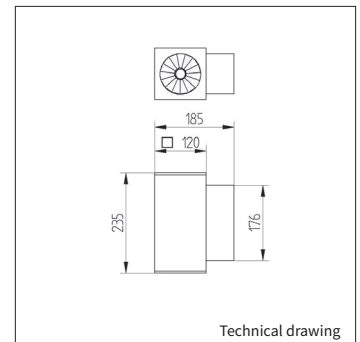

BOXX 12

Technical drawing