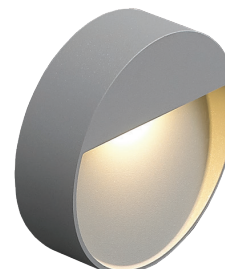

PRODUCT MATERIAL	Die-cast Aluminium
LIGHT SOURCE	Bridgelux V6
MODULE LIFETIME	Approx. 35.000 hours
LED COOLING	Passive cooling
DRIVER	Incl. driver
COLORS	● 7 = Dark Grey ● 77 = Light grey
BEAM ANGLE	Wide angle.
SIZE	34 X 102MM