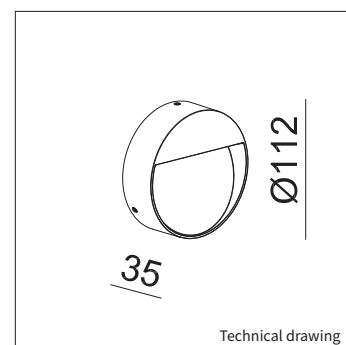

INFORMATION

WARRANTY	3 Years

Δ = See color code.

BOLT R