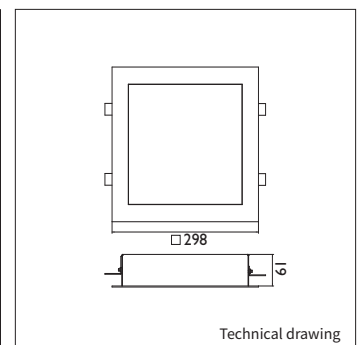

BODY 30

PRODUCT MATERIAL	Steel and aluminium
LIGHT SOURCE	Philips LED
MODULE LIFETIME	Approx. 50.000 hours
LED COOLING	Passive cooling
DRIVER	Incl. standard Philips driver.
COLORS (Δ)	○ 3 = RAL 9003 white ● 5 = RAL 9005 black ● 6 = RAL 9006 alu
REFLECTOR PLATE	Opal diffuser
ADJUSTABLE	No
SIZE	298 X 298 X 70MM

OPTIONS

COLORS	Available in all RAL colours on request	
	Additional price + 10%	
DIMMABLE	Dimmable DALI	€ 60,00
EMERGENCY BALLAST	0187.003.01 - 1 hours.	€ 180,00

BODY 30

INFORMATION

WARRANTY	5 Years

Δ see colors

ART.NR.	LAMP TYPE	BRAND	LUMINOUS FLUX	OUTPUT POWER	MODULE EFFICIENCY	COLOUR TEMPERATURE	CRI	TC LIFETIME	POWER FACTOR
Δ see color									
4404.183.91Δ	LED plate	Philips	2300LM	21W	110LM/W	3000K	>80	50.000 Hrs	>0,9
4404.184.91Δ	LED plate	Philips	2500LM	21W	110LM/W	4000K	>80	50.000 Hrs	>0,9