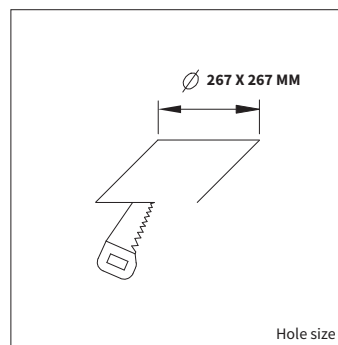

INFORMATION

WARRANTY	5 Years

Δ see colors

ART.NR.	LAMP TYPE	BRAND	LUMINOUS FLUX	OUTPUT POWER	MODULE EFFICIENCY	COLOUR TEMPERATURE	CRI	TC LIFETIME	POWER FACTOR
Δ see color									
4404.183.91Δ	LED plate	Philips	2300LM	21W	110LM/W	3000K	>80	50.000 Hrs	>0,9
4404.184.91Δ	LED plate	Philips	2500LM	21W	110LM/W	4000K	>80	50.000 Hrs	>0,9