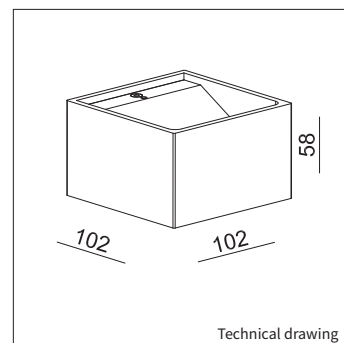

INFORMATION

WARRANTY	2 Years

Δ = product color code. See colors

Also available as a dimmable version on request (external driver).

BLOCK W