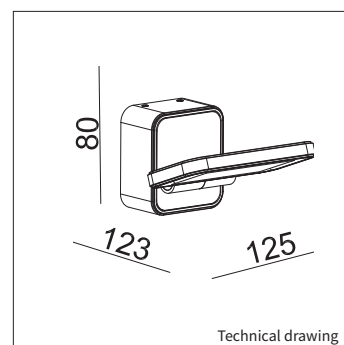

BLOCK U

PRODUCT MATERIAL	Die-cast aluminium
LIGHT SOURCE	SMD LED
MODULE LIFETIME	Approx. 30.000 hours
LED COOLING	Passive cooling
DRIVER	Incl. driver.
COLORS (Δ)	● + ○ 35 = Black & white
ADJUSTABLE	180° vertically adjustable
SIZE	123 X 125 X 80MM

INFORMATION

WARRANTY	2 Years

Δ = product color code. See colors

Also available as a dimmable version on request (external driver).

BLOCK U

ART.NR.	LAMP TYPE	BRAND	LUMINOUS FLUX	OUTPUT POWER	MODULE EFFICIENCY	COLOUR TEMPERATURE	CRI	TC LIFETIME	mA
Δ see colors									
6086.990.99.35	SMD LED	Everlight	600LM	8W	75LM/W	3000K	>80	30.000 Hrs	-