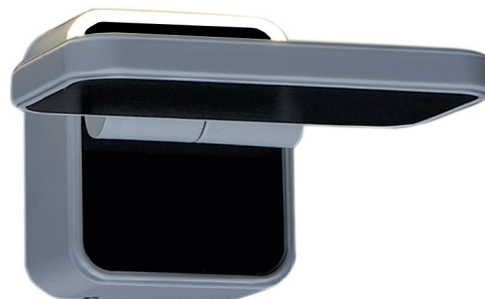

BLOCK U

PRODUCT MATERIAL	Die-cast aluminium
LIGHT SOURCE	SMD LED
MODULE LIFETIME	Approx. 30.000 hours
LED COOLING	Passive cooling
DRIVER	Incl. driver.
COLORS (Δ)	● + ○ 35 = Black & white
ADJUSTABLE	180° vertically adjustable
SIZE	123 X 125 X 80MM

INFORMATION

WARRANTY	2 Years

Δ = product color code. See colors

Also available as a dimmable version on request (external driver).