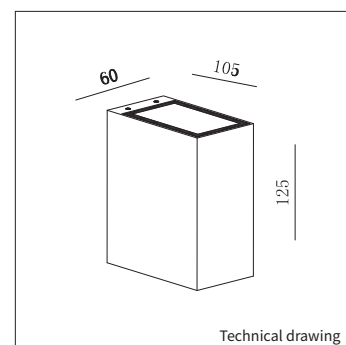

INFORMATION

WARRANTY	2 Years

Δ = product color code. See colors

up/dn including 2x IP65 glass cover

BLOCK 6 UD