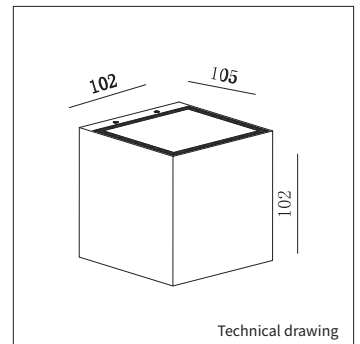

INFORMATION

WARRANTY	2 Years

Δ = product color code. See colors

up/dn including 2x IP65 glass cover

Keylight International reserves the right to modify or change technical, construction or LED specifications due to continuous improvements of our products and lightsources.

BLOCK 10