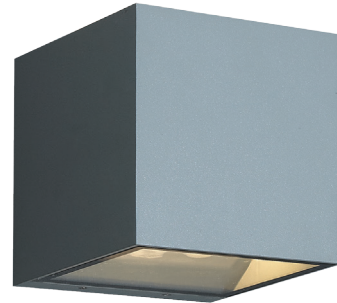

BLOCK 10

PRODUCT MATERIAL	Die-cast aluminium
LIGHT SOURCE	Bridgelux V8
MODULE LIFETIME	Approx. 30.000 hours
LED COOLING	Passive cooling
DRIVER	Incl. driver.
COLORS (Δ)	<ul style="list-style-type: none"> ○ 3 = RAL 9003 white ● 5 = RAL 9005 black ● 9 = Grey
SIZE	102 X 105 102MM

OPTIONS

DIMMABLE	Phase-cut dimmable	€ 55,00
	art. no.: 0117.350.10.0	

INFORMATION

WARRANTY	2 Years
-----------------	---------

Δ = product color code. See colors

up/dn including 2x IP65 glass cover

Keylight International reserves the right to modify or change technical, construction or LED specifications due to continuous improvements of our products and lightsources.

BLOCK 10

ART.NR.	LAMP TYPE	BRAND	LUMINOUS FLUX	OUTPUT POWER	MODULE EFFICIENCY	COLOUR TEMPERATURE	CRI	TC LIFETIME	mA
Δ see color									
6017.990.99Δ	V8 Array	Bridgelux	565LM	6.2W	91LM/W	2700K	>80	30.000 Hrs	350