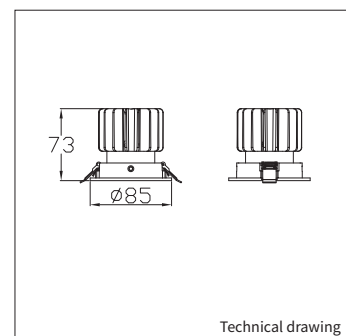

INFORMATION

WARRANTY

2 Years.

This luminaire is "plug & play".

Incl. 1.5m cable and plug.

BINNY