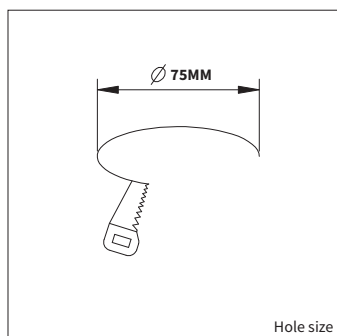

INFORMATION

WARRANTY

2 Years.

This luminaire is "plug & play".

Incl. 1.5m cable and plug.

BINNY