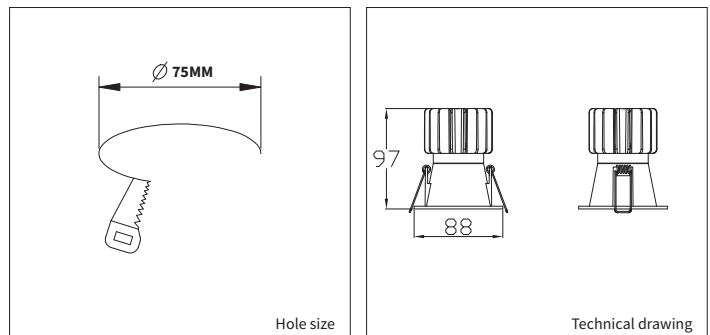

INFORMATION

WARRANTY	2 Years.

This luminaire is "plug & play".

Incl. 1.5m cable and plug.

Keylight International reserves the right to modify or change technical, construction or LED specifications due to continuous improvements of our products and lightsources.

BINNY D