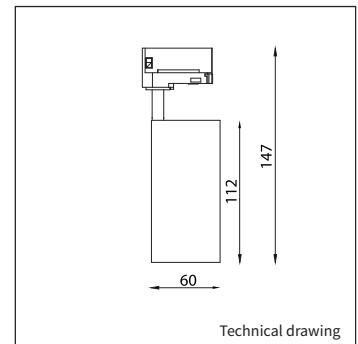

INFORMATION

WARRANTY	3 Years

Standard 3F phase-cut dimmable

This luminaire has a **black anti-glare ring** standard included.

BILLY